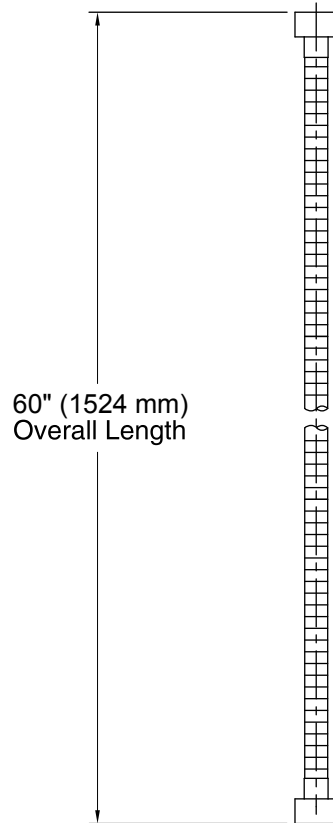

Technical Information

All product dimensions are nominal.

Notes

Install this product according to the installation guide.