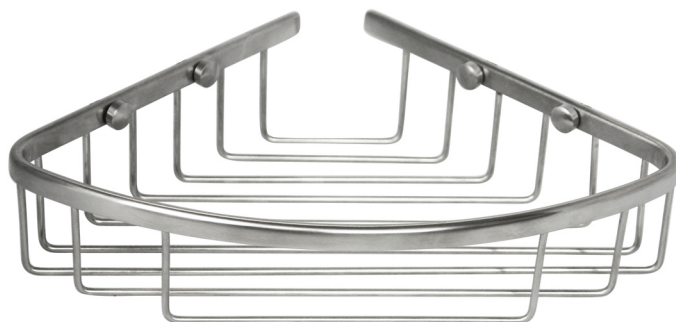

Corner Wire Basket

Model #: CBSK-3-

FEATURES:

- Solid Brass Construction
- Fully polished and plated corner basket
- Concealed mounting screws

AVAILABLE FINISHES:

Polished Chrome (PCH)	Satin Chrome (SC)	Bronze Umber (BU)
Satin Nickel (SN)	Pewter (PEW)	Caramel Bronze (CB)
Polished Nickel (PN)	Antique Brass (AB)	Antique Copper (ACU)
Oil-Rubbed Bronze (ORB)	Polished Brass (PB)	Polished Copper (PCU)
Vintage Bronze (VB)	Satin Brass (SB)	Matte Black (MBK)
Satin Gold (SG)	Polished Gold (PG)	Black Nickel (BKN)
White (WH)	Unlacquered Brass (ULB)	Satin Cooper (SCU)
Almond (ALD)	Amber (AMB)	Azure Blue (AZB)
Coral (COR)	Mint Green (GRN)	Stone Grey (GRY)
Lilac (LAC)	Light Blue (LBL)	Limon (LIM)
Plum (PLM)	Pink (PNK)	Red (RED)
Graphite (GPH)	Aged Unlacquered Brass (AUB)	