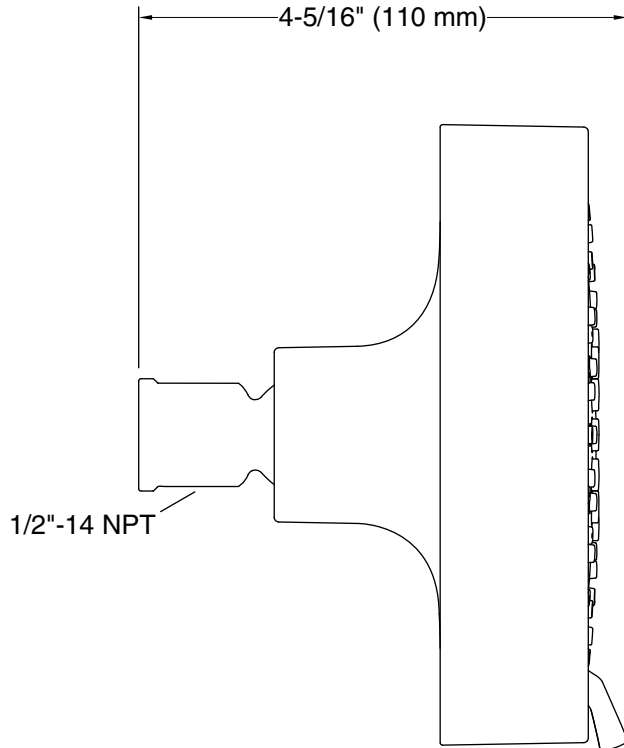

### Installation

- Shower arm and flange sold separately
- 1/2"-14 NPT connection.
- Wall-mount

### Technical Information

All product dimensions are nominal.