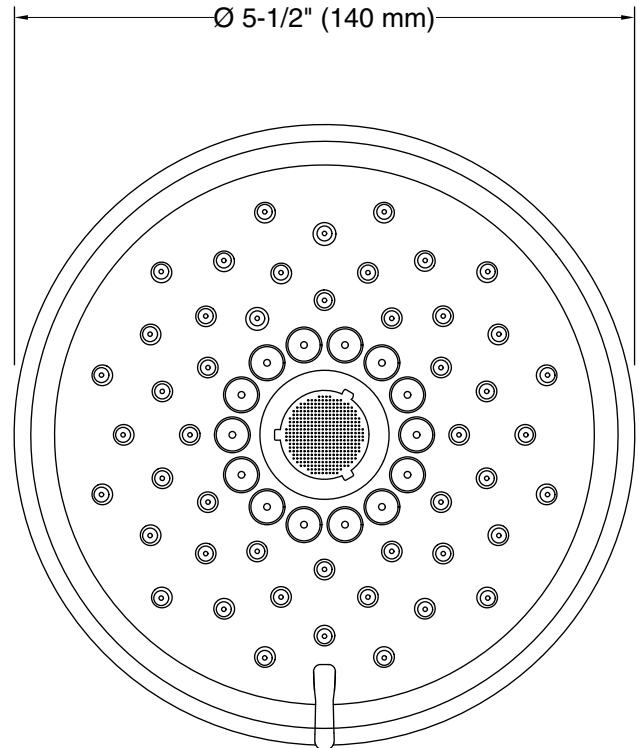

### Installation

- Shower arm and flange sold separately
- 1/2"-14 NPT connection.
- Wall-mount

### Technical Information

All product dimensions are nominal.