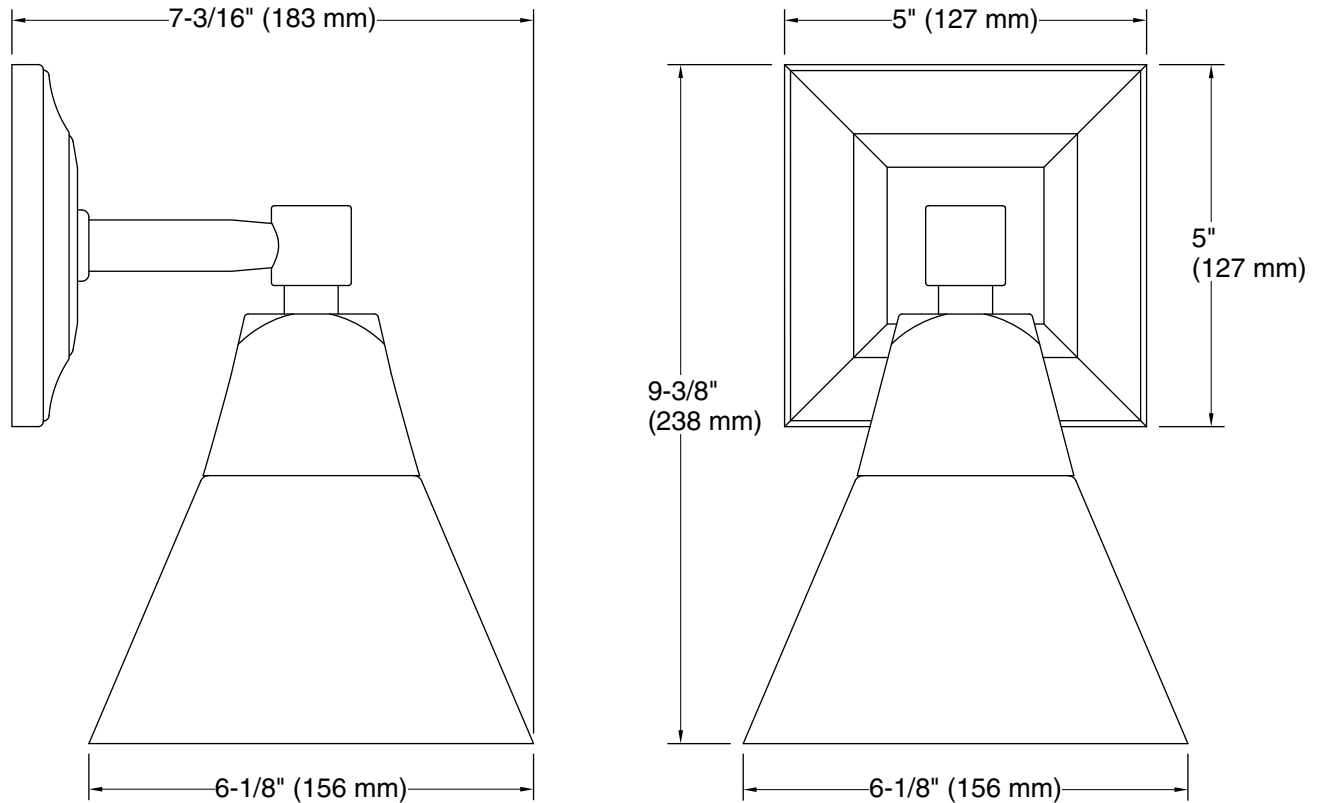

Required Electrical Service

One circuit required.

Lights: 120 V, 60 Hz

Technical Information

All product dimensions are nominal.

Installation Type: Wall-mount

Material: Brass

Number of Lights: 1