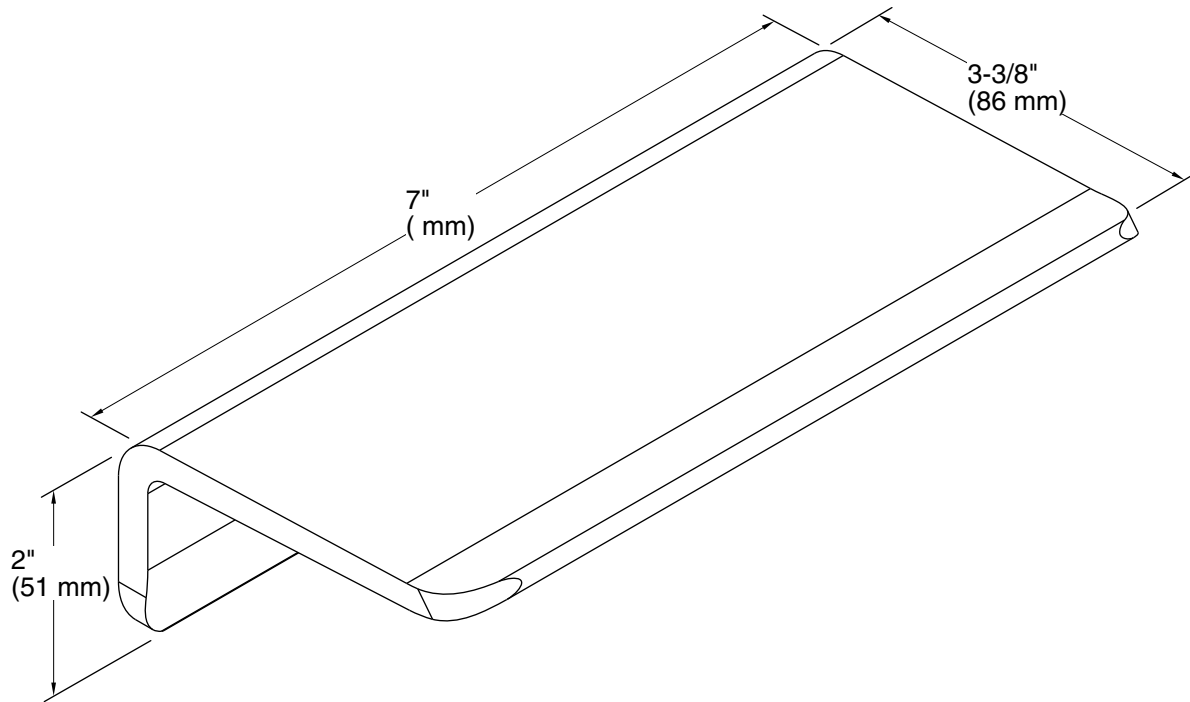

Technical Information

All product dimensions are nominal.

Material: Anodized Aluminum

Notes

Install this product according to the installation guide.

Requires 2x4 backing to be installed.