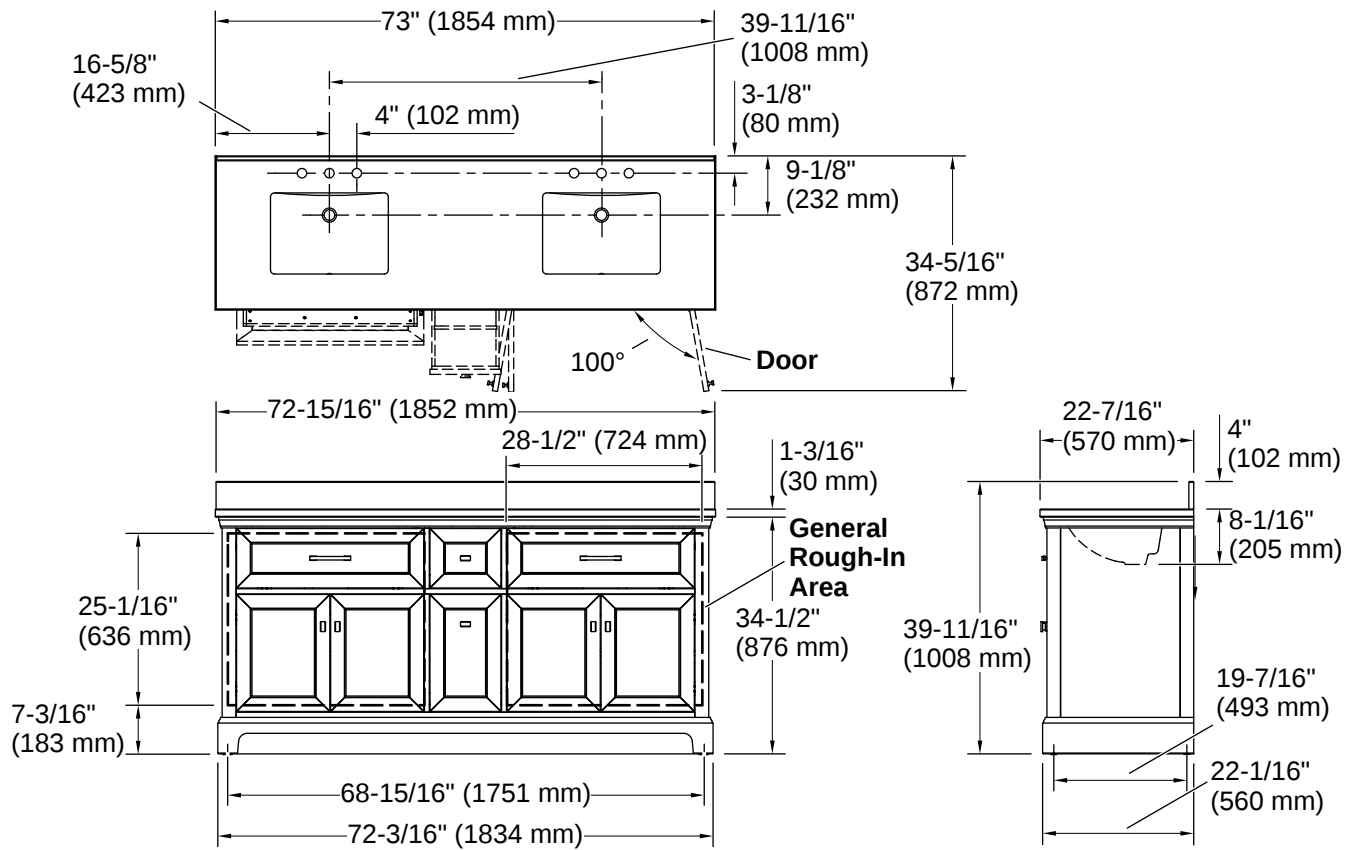

Installation

- Separate vanity top makes for simplified installation
- Easy installation - no special tools required

Installation Notes

Install this product according to the installation instructions.

Select the type of fastener based upon the wall material. Two 250 lb (113.4 kg) minimum load bearing fasteners are recommended.