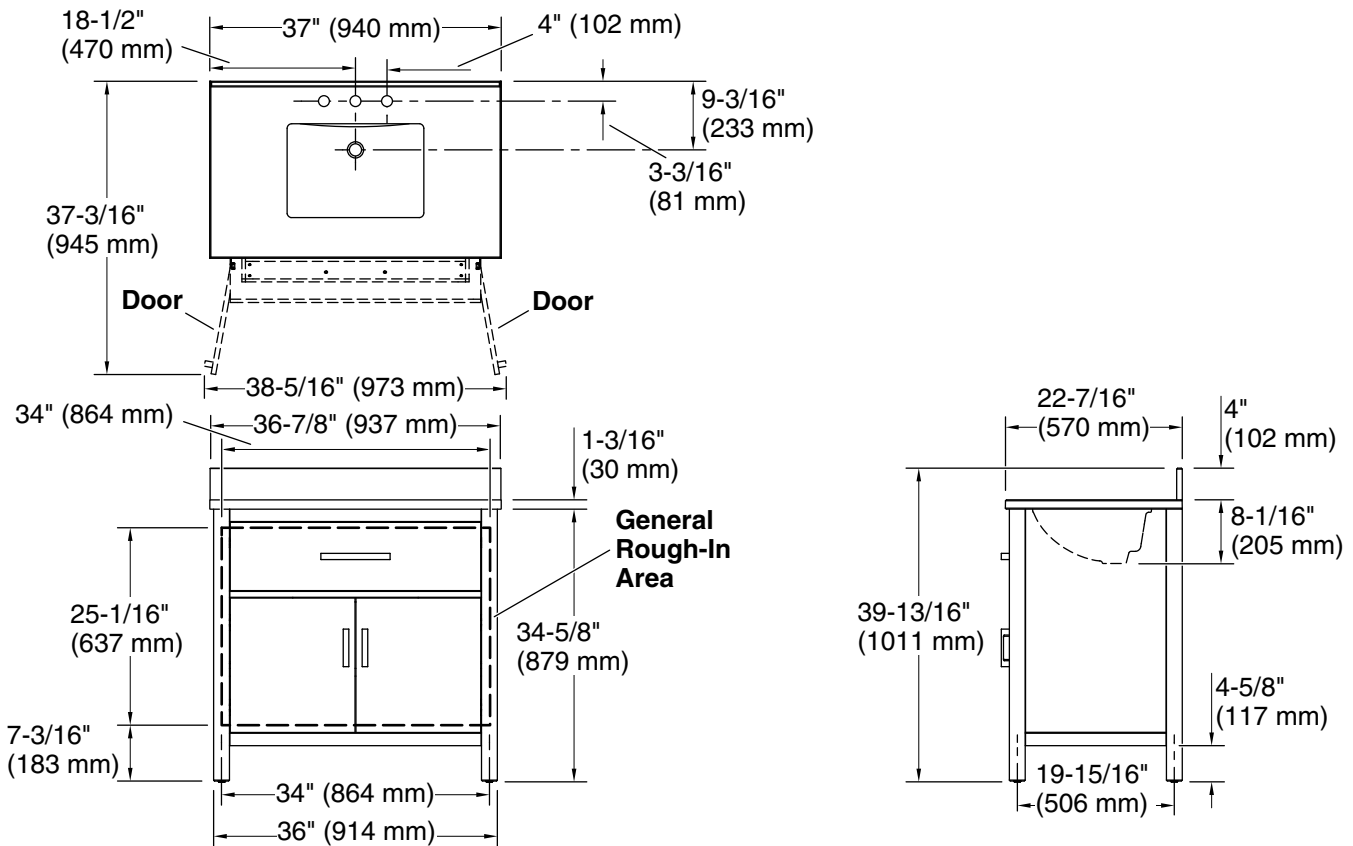

Technical Information

All product dimensions are nominal.

Lighting included: No

Notes

Install this product according to the installation instructions.

Select the type of fastener based upon the wall material. Two 250 lb (113.4 kg) minimum load bearing fasteners are recommended.