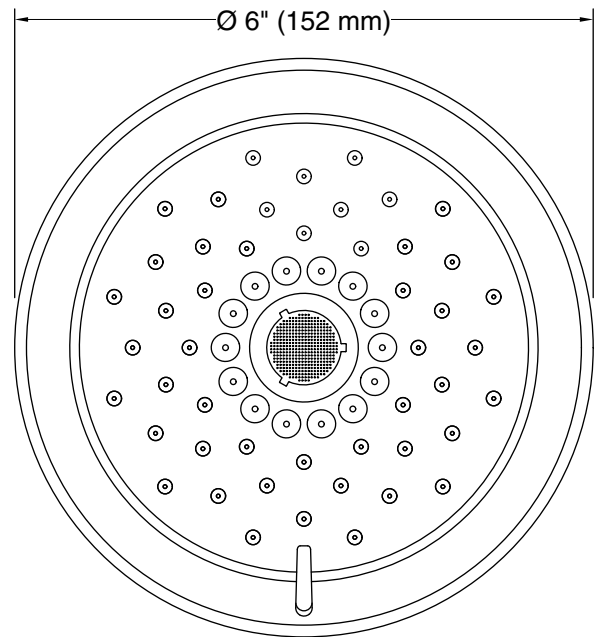

Features

- Multifunction showerhead and handshower each have advanced spray engines to provide three experiences: full coverage, pulsating massage, and silk spray
- Full coverage spray produces an encompassing spray ideal for everyday use
- Pulsating massage spray targets sore muscles to ease away aches and pains
- Silk spray releases a dense, luxurious spray ideal for rinsing
- Thumb tab allows for a smooth transition between sprays
- MasterClean™ sprayface features an easy-to-clean surface that withstands mineral buildup
- 2.5 gpm (9.5 lpm) maximum flow rate
- Coordinates with Bancroft and Devonshire faucets and accessories

Material

- KOHLER® finishes resist corrosion and tarnishing

Installation

- Shower arm and flange sold separately
- 1/2"-14 NPT connection.
- Wall-mount

Recommended Products/Accessories

K-7397 Shower Arm and Flange
K-7395 Shower Arm and Flange
K-23723 Faucet cleaner

Color	Code	Description
	CP	Polished Chrome
	SN	Vibrant® Polished Nickel
	PB	Vibrant® Polished Brass
	BN	Vibrant® Brushed Nickel
	2BZ	Oil-Rubbed Bronze

Technical Information

All product dimensions are nominal.

Showerhead/Body Spray:

Rated maximum flow: 2.5 gal/min (9.5 l/min)

Notes

Install this product according to the installation instructions.