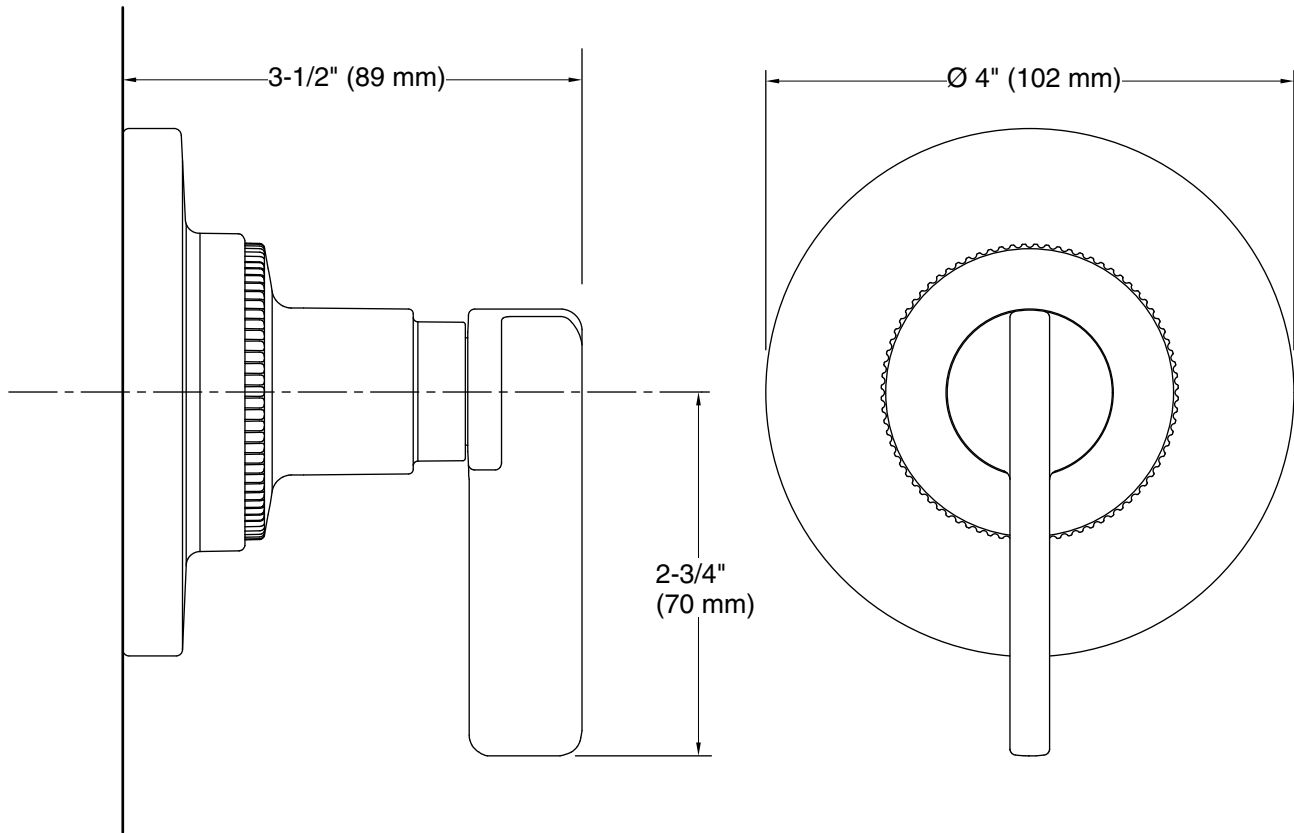

Features

- Designed in collaboration with Studio McGee
- Single lever handle controls flow to outlets
- 360° handle rotation with three-outlet operation
- 120° handle rotation with two-outlet operation
- When used with K-728 Series MasterShower® diverter valves, handle controls flow to two or three outlets individually or any two outlets at a time
- When used with K-737 series MasterShower® diverter valves, handle controls flow to two or three outlets individually (only one outlet at a time)
- Coordinates with other products in the Castia collection

Required Products/Accessories

K-728-K 3/4" Two- or Three-Way Transfer Valve

or

K-737-K 3/4" Two- or Three-Way Diverter Valve

Recommended Products/Accessories

K-23723 Faucet cleaner

Codes/Standards

ASME A112.18.1/CSA B125.1
IAPMO Certification

Technical Information

All product dimensions are nominal.

Drain included: No

Notes

Install this product according to the installation instructions.