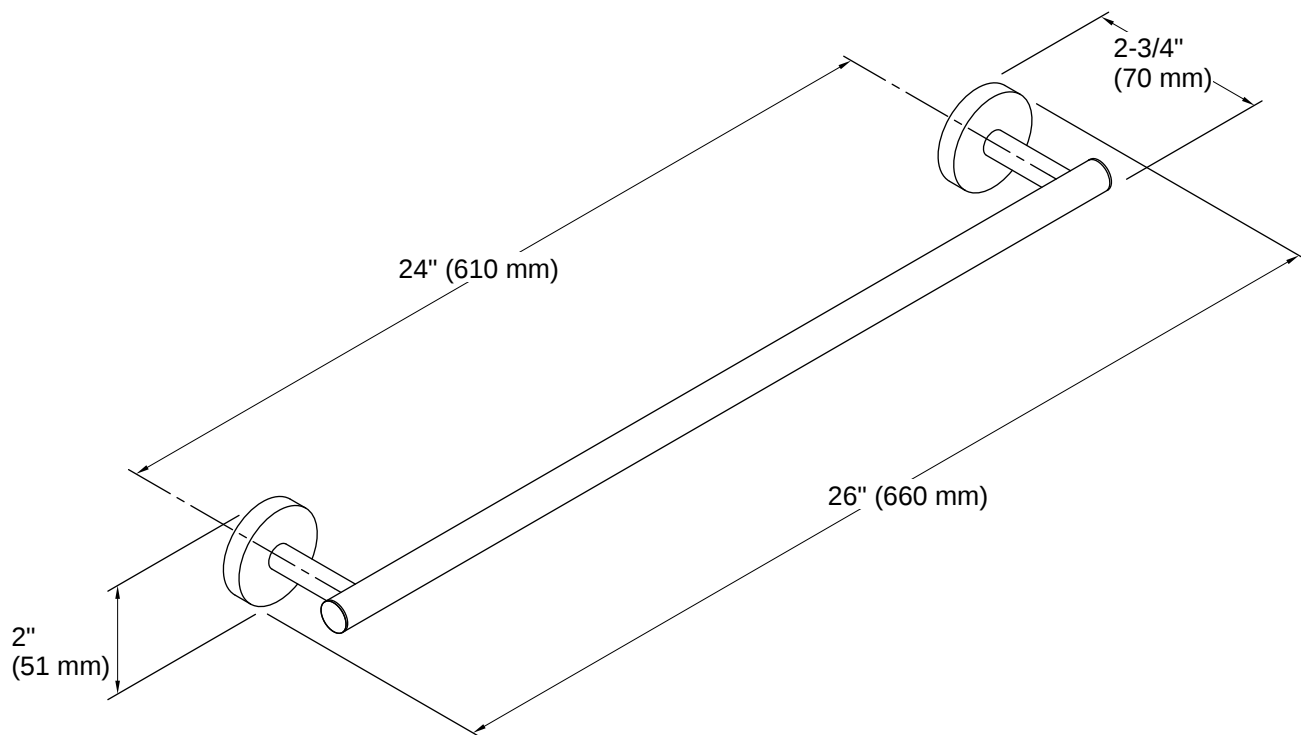

Installation

- Installation template and tools included

Installation Notes

Install this product according to the installation instructions.

CAUTION: Risk of personal injury. Do not install these products in any area where they are likely to be used inadvertently as a grab bar or support bar. These products are not designed or intended for use as a grab bar or support bar.