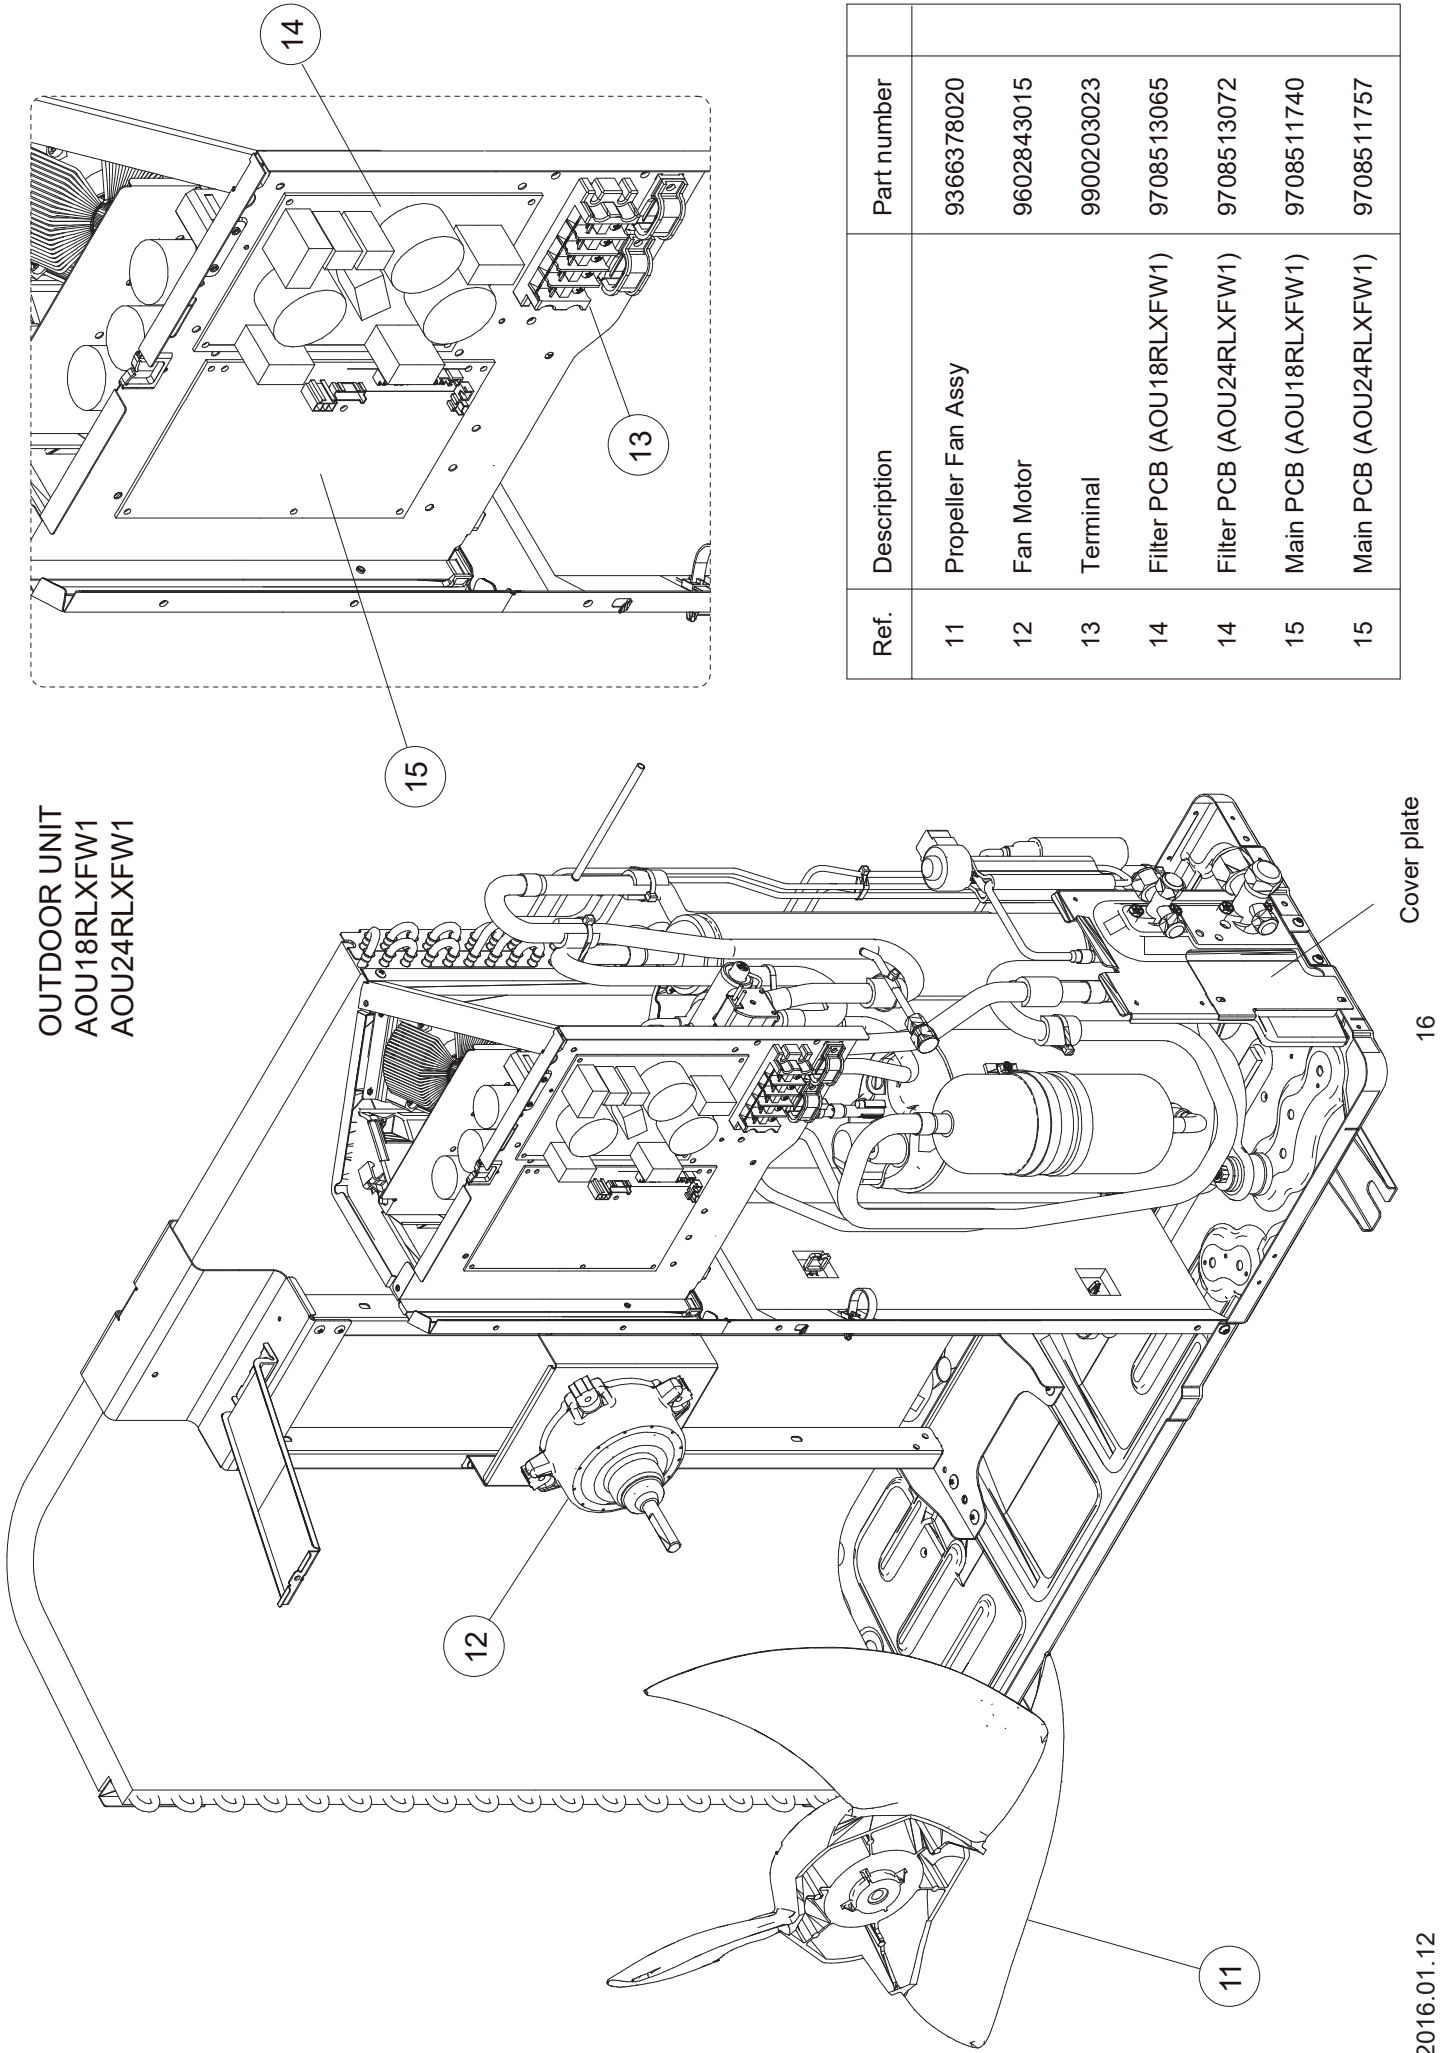

PARTS

OUTDOOR UNIT
 AOU18RLXFW1
 AOU24RLXFW1

Ref.	Description	Part number
1	Protective Net	9375381011
2	Thermo Holder	9375211011
3	Top Panel Sub Assy	9374417032
4	Front Panel Sub Assy	9374414079
5	Service Panel Sub Assy	9374415052
6	Emblem Rear	9351355005
7	Right Panel Sub Assy	9374416134
8	Valve Cover	9374174010
9	Drain Assy	9303029015
10	Drain Cap	313166024302

OUTDOOR UNIT
 AOU18RLXFW1
 AOU24RLXFW1

Ref.	Description	Part number
11	Propeller Fan Assy	9366378020
12	Fan Motor	9602843015
13	Terminal	9900203023
14	Filter PCB (AOU18RLXFW1)	9708513065
14	Filter PCB (AOU24RLXFW1)	9708513072
15	Main PCB (AOU18RLXFW1)	9708511740
15	Main PCB (AOU24RLXFW1)	9708511757

OUTDOOR UNIT
 AOU18RLXFW1
 AOU24RLXFW1

Ref.	Description	Part number
31	Condenser A Sub Assy	9374420308
32	Expansion Valve Coil	9970095030
33	Expansion Valve Assy	9370947144
34	3-way Valve Assy	9377958013
35	Accumulator Sub Assy	9374426133
36	Compressor	9810135001
37	Solenoid	9970055034
38	4-way Valve Assy	9374425198
39	3-way Valve Sub Assy	9374470044