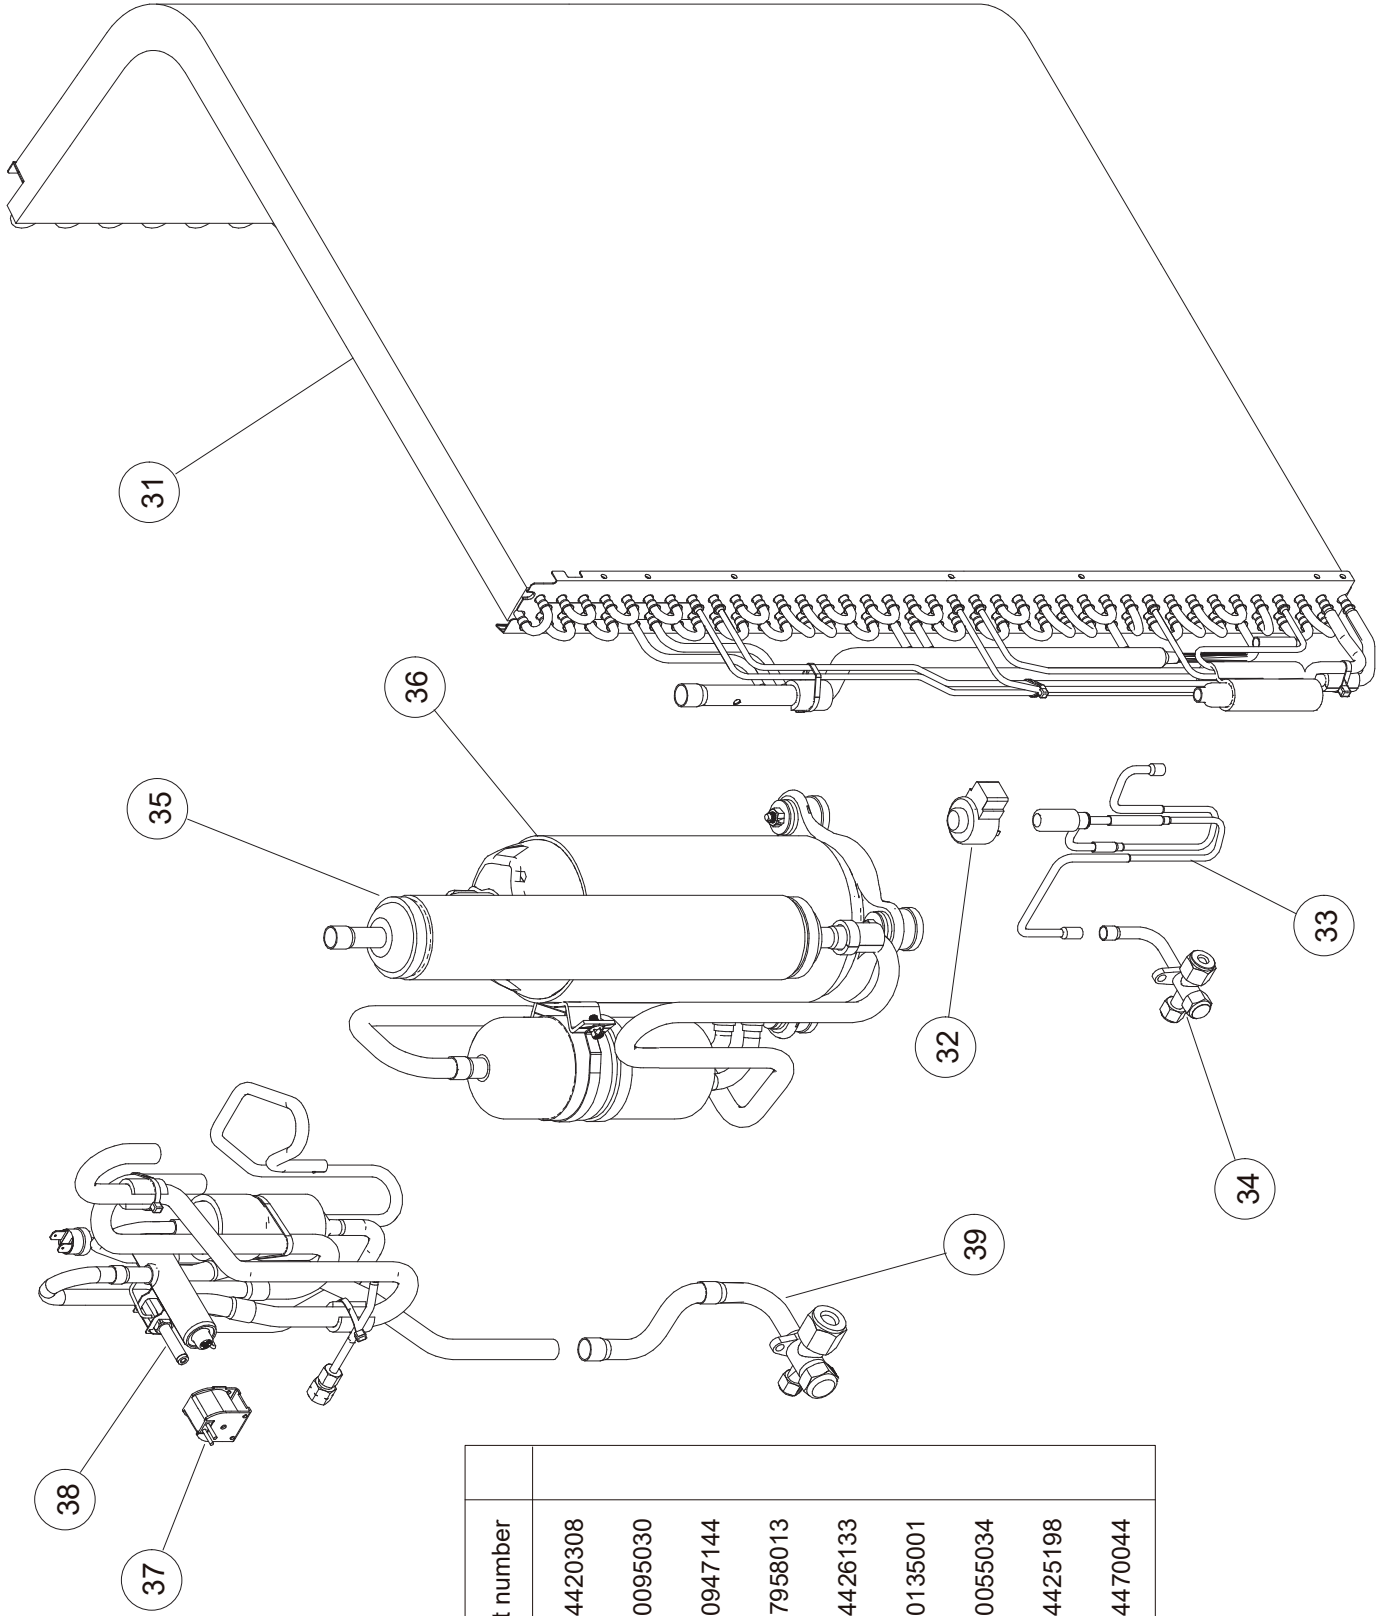

PARTS

OUTDOOR UNIT
 AOU18RLXFW1
 AOU24RLXFW1

Ref.	Description	Part number
1	Protective Net	9375381011
2	Thermo Holder	9375211011
3	Top Panel Sub Assy	9374417032
4	Front Panel Sub Assy	9374414079
5	Service Panel Sub Assy	9374415052
6	Emblem Rear	9351355005
7	Right Panel Sub Assy	9374416134
8	Valve Cover	9374174010
9	Drain Assy	9303029015
10	Drain Cap	313166024302

OUTDOOR UNIT
 AOU18RLXFW1
 AOU24RLXFW1

Ref.	Description	Part number
11	Propeller Fan Assy	9366378020
12	Fan Motor	9602843015
13	Terminal	9900203023
14	Filter PCB (AOU18RLXFW1)	9708513065
14	Filter PCB (AOU24RLXFW1)	9708513072
15	Main PCB (AOU18RLXFW1)	9708511740
15	Main PCB (AOU24RLXFW1)	9708511757

OUTDOOR UNIT
AOU18RLXFW1
AOU24RLXFW1

Ref.	Description	Part number
21	Discharge Thermistor	9900461003
22	Outdoor Thermistor	9900463007
23	Compressor Thermistor	9900466015
24	Heat Exchanger Thermistor	9900514013
25	PTC Thermistor (AOU24)	9704265012
26	Capacitor PCB (AOU18)	9709894033
26	Capacitor PCB (AOU24)	9709894040
27	Choke Coil	9900223014
28	Transistor PCB (AOU18)	9708512174
28	Transistor PCB (AOU24)	9708512181
29	ACTPM	9707592016
30	Heatsink	9378530010

OUTDOOR UNIT
 AOU18RLXFW1
 AOU24RLXFW1

Ref.	Description	Part number
31	Condenser A Sub Assy	9374420308
32	Expansion Valve Coil	9970095030
33	Expansion Valve Assy	9370947144
34	3-way Valve Assy	9377958013
35	Accumulator Sub Assy	9374426133
36	Compressor	9810135001
37	Solenoid	9970055034
38	4-way Valve Assy	9374425198
39	3-way Valve Sub Assy	9374470044