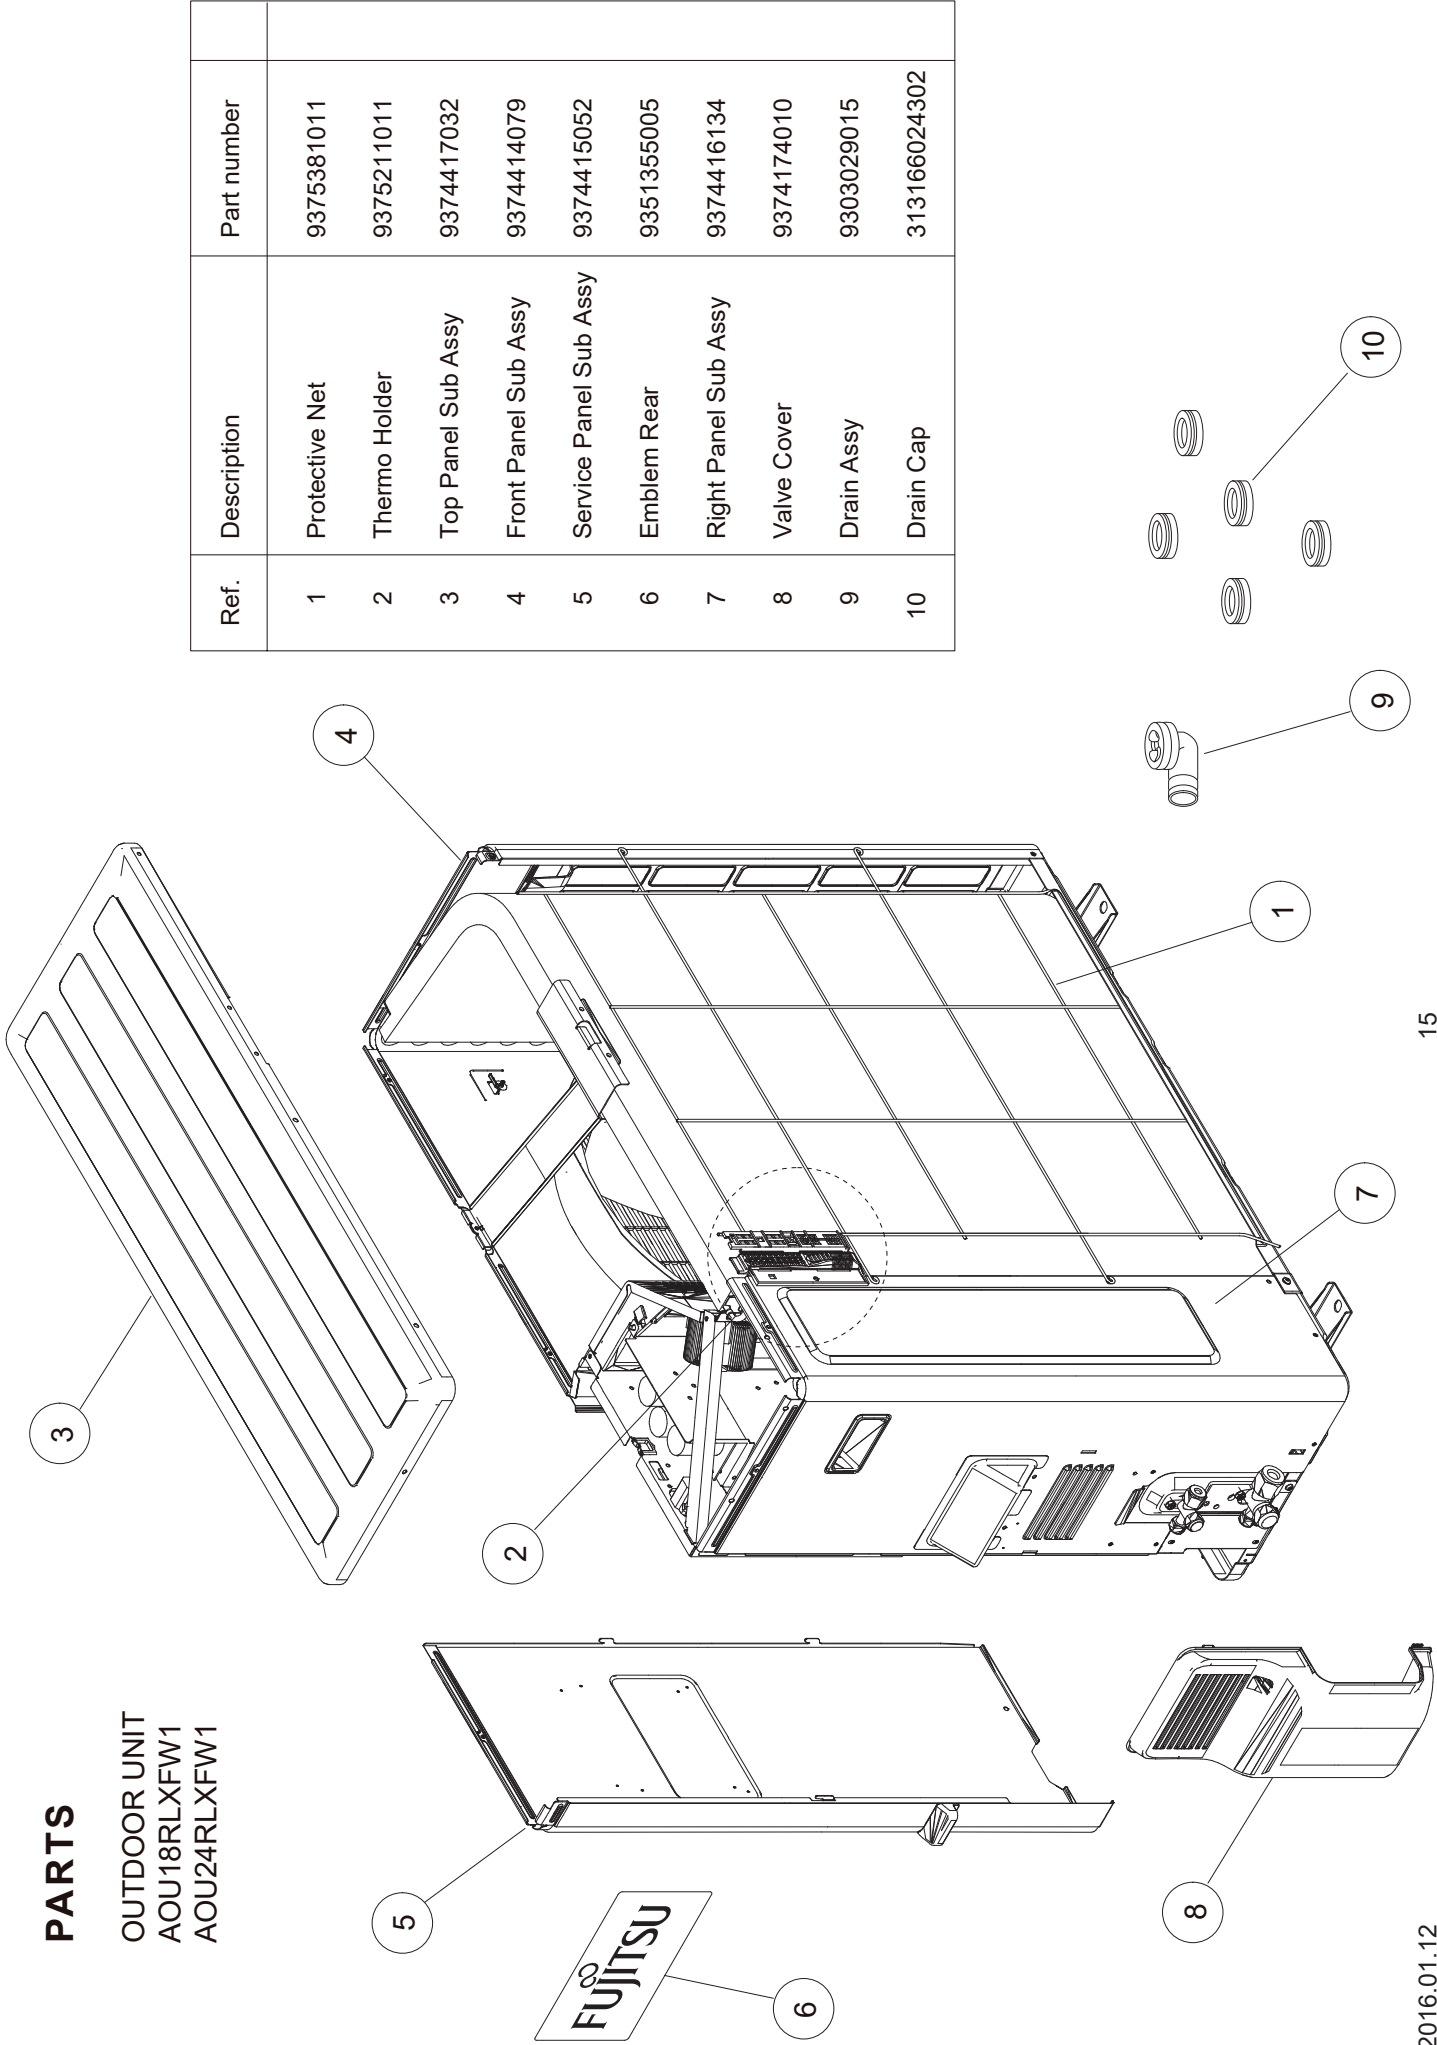

PARTS

OUTDOOR UNIT
 AOU18RLXFW1
 AOU24RLXFW1

Ref.	Description	Part number
1	Protective Net	9375381011
2	Thermo Holder	9375211011
3	Top Panel Sub Assy	9374417032
4	Front Panel Sub Assy	9374414079
5	Service Panel Sub Assy	9374415052
6	Emblem Rear	9351355005
7	Right Panel Sub Assy	9374416134
8	Valve Cover	9374174010
9	Drain Assy	9303029015
10	Drain Cap	313166024302

OUTDOOR UNIT
 AOU18RLXFW1
 AOU24RLXFW1

Ref.	Description	Part number
11	Propeller Fan Assy	9366378020
12	Fan Motor	9602843015
13	Terminal	9900203023
14	Filter PCB (AOU18RLXFW1)	9708513065
14	Filter PCB (AOU24RLXFW1)	9708513072
15	Main PCB (AOU18RLXFW1)	9708511740
15	Main PCB (AOU24RLXFW1)	9708511757

OUTDOOR UNIT
 AOU18RLXFW1
 AOU24RLXFW1

Ref.	Description	Part number
31	Condenser A Sub Assy	9374420308
32	Expansion Valve Coil	9970095030
33	Expansion Valve Assy	9370947144
34	3-way Valve Assy	9377958013
35	Accumulator Sub Assy	9374426133
36	Compressor	9810135001
37	Solenoid	9970055034
38	4-way Valve Assy	9374425198
39	3-way Valve Sub Assy	9374470044