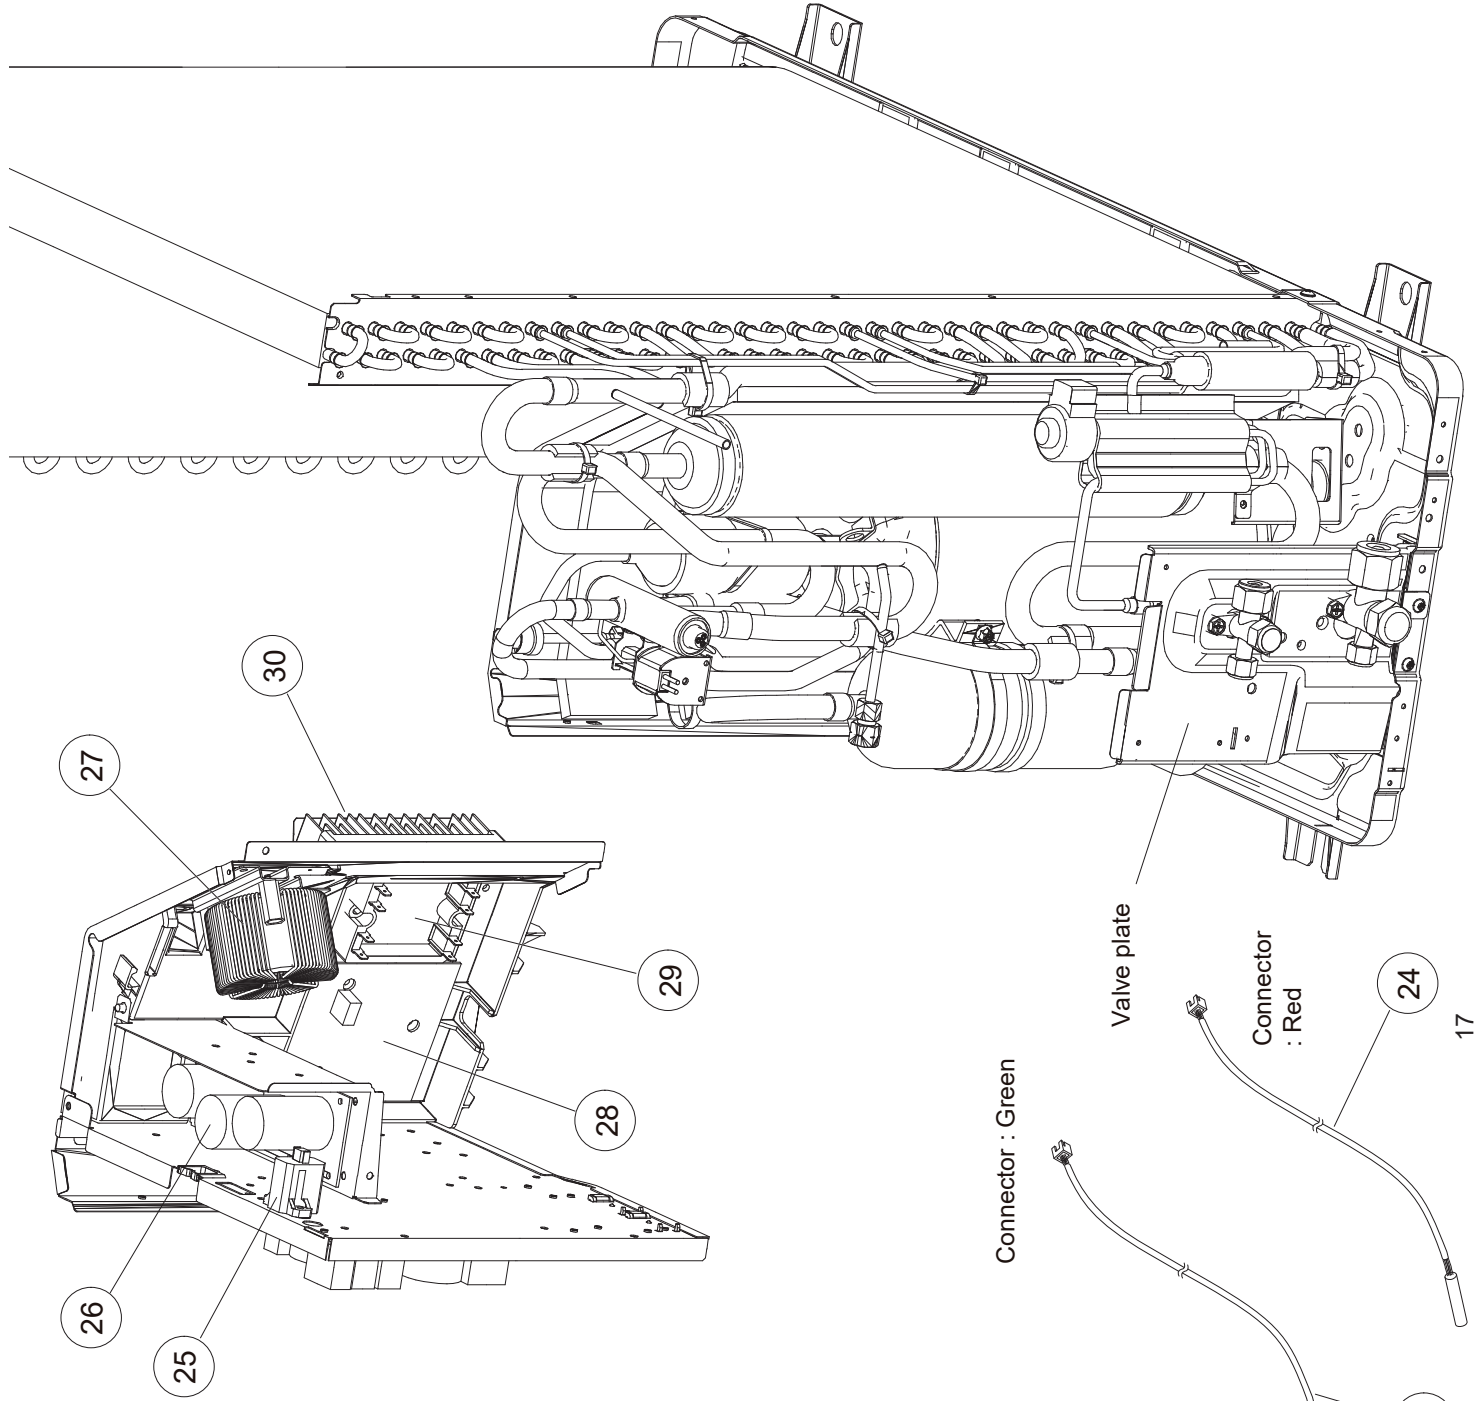

PARTS

OUTDOOR UNIT
 AOU18RLXFW1
 AOU24RLXFW1

Ref.	Description	Part number
1	Protective Net	9375381011
2	Thermo Holder	9375211011
3	Top Panel Sub Assy	9374417032
4	Front Panel Sub Assy	9374414079
5	Service Panel Sub Assy	9374415052
6	Emblem Rear	9351355005
7	Right Panel Sub Assy	9374416134
8	Valve Cover	9374174010
9	Drain Assy	9303029015
10	Drain Cap	313166024302

OUTDOOR UNIT
 AOU18RLXFW1
 AOU24RLXFW1

Ref.	Description	Part number
11	Propeller Fan Assy	9366378020
12	Fan Motor	9602843015
13	Terminal	9900203023
14	Filter PCB (AOU18RLXFW1)	9708513065
14	Filter PCB (AOU24RLXFW1)	9708513072
15	Main PCB (AOU18RLXFW1)	9708511740
15	Main PCB (AOU24RLXFW1)	9708511757

OUTDOOR UNIT
 AOU18RLXFW1
 AOU24RLXFW1

Ref.	Description	Part number
31	Condenser A Sub Assy	9374420308
32	Expansion Valve Coil	9970095030
33	Expansion Valve Assy	9370947144
34	3-way Valve Assy	9377958013
35	Accumulator Sub Assy	9374426133
36	Compressor	9810135001
37	Solenoid	9970055034
38	4-way Valve Assy	9374425198
39	3-way Valve Sub Assy	9374470044