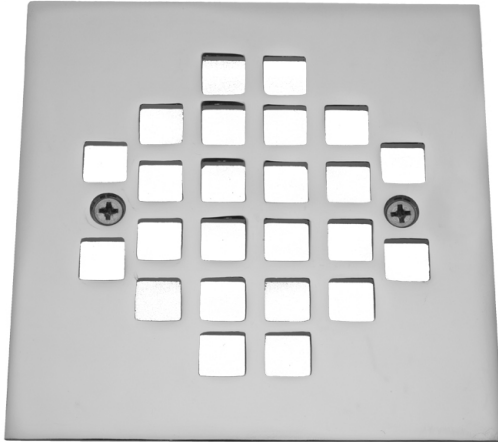

Shower Drain Plate (4 1/4" Square)

Model #: 6264-

FEATURES:

- 4 1/4" Square Plate
- 2 5/8" center to center screw holes
- Fits JACLO 86564
- All brass drain plate

AVAILABLE FINISHES:

Polished Chrome (PCH)	Satin Chrome (SC)	Bronze Umber (BU)
Satin Nickel (SN)	Pewter (PEW)	Caramel Bronze (CB)
Polished Nickel (PN)	Antique Brass (AB)	Antique Copper (ACU)
Oil-Rubbed Bronze (ORB)	Polished Brass (PB)	Polished Copper (PCU)
Vintage Bronze (VB)	Satin Brass (SB)	Matte Black (MBK)
Satin Gold (SG)	Polished Gold (PG)	Black Nickel (BKN)
White (WH)	Unlacquered Brass (ULB)	Satin Cooper (SCU)
Almond (ALD)	Amber (AMB)	Azure Blue (AZB)
Coral (COR)	Mint Green (GRN)	Stone Grey (GRY)
Lilac (LAC)	Light Blue (LBL)	Limon (LIM)
Plum (PLM)	Pink (PNK)	Red (RED)
Graphite (GPH)	Aged Unlacquered Brass (AUB)	