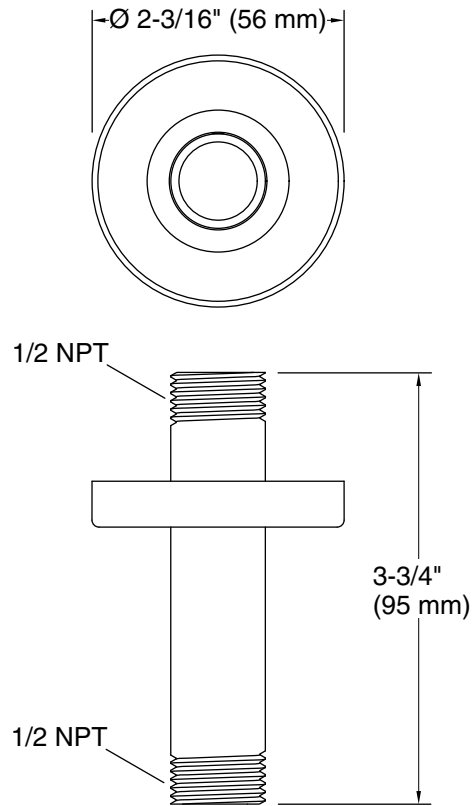

Features

- Compatible only with single-function rainheads
- 3" (76 mm) straight shower arm

Material

- Brass construction ensures durability and reliability
- KOHLER finishes resist corrosion and tarnishing

Installation

- 1/2" -14 NPT connection
- Ceiling-mount

Codes/Standards

None Applicable

KOHLER® Faucet Lifetime Limited Warranty

See website for detailed warranty information.

Available Colors/Finishes

Color tiles intended for reference only.

Technical Information

All product dimensions are nominal.

Spout: