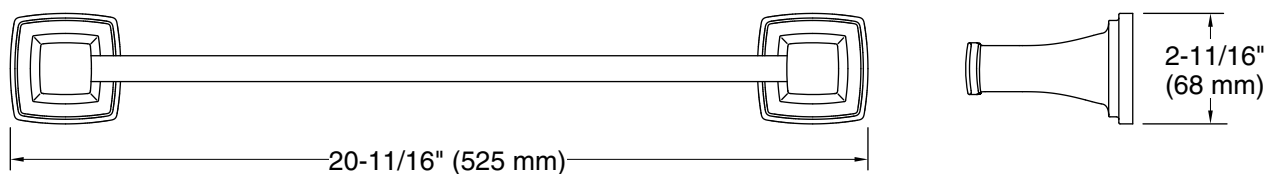

Technical Information

All product dimensions are nominal.

Installation Type: Wall-mount

Material: Zinc, Stainless Steel