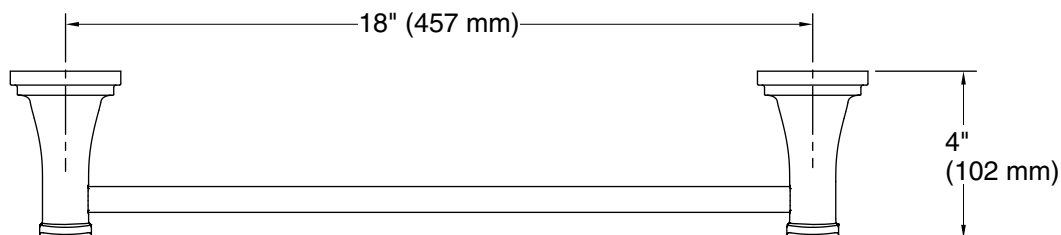

Technical Information

All product dimensions are nominal.

Installation Type: Wall-mount

Material: Zinc, Stainless Steel