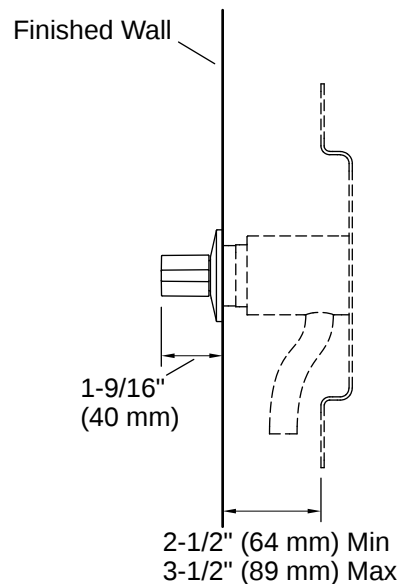

Installation

- Wall-mount
- Requires rough-in kit (sold separately)
- Two-handle bathroom faucet trim, requires K-410-K ceramic valve to complete installation

Installation Notes

Install this product according to the installation instructions.

ADA compliant for handles only.
ADA, OBC, CSA B651 compliant when installed to the specific requirements of these regulations.