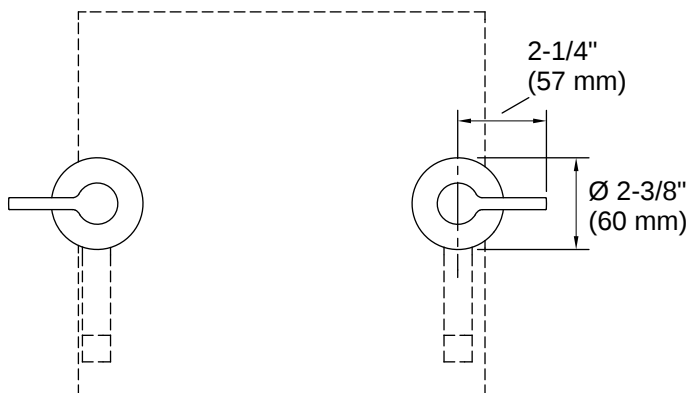

Installation

- Wall-mount
- Requires rough-in kit (sold separately)
- Two-handle bathroom faucet trim, requires K-410-K ceramic valve to complete installation

Installation Notes

Install this product according to the installation instructions.

ADA compliant for handles only.
ADA, OBC, CSA B651 compliant when installed to the specific requirements of these regulations.