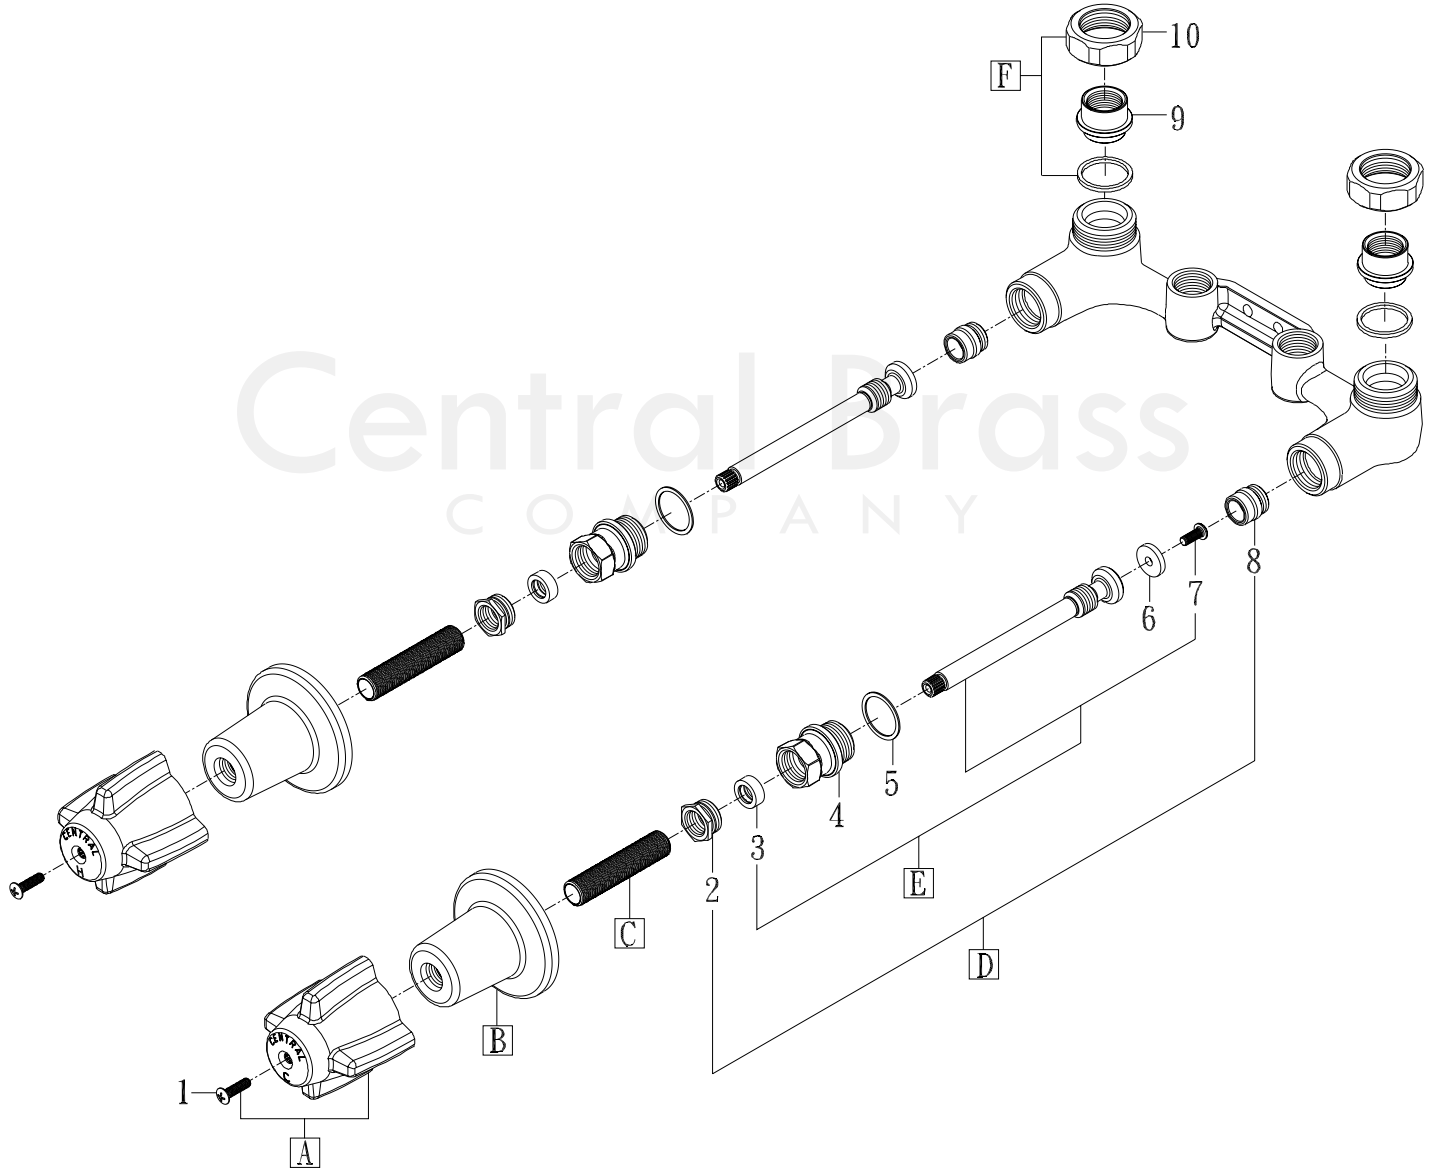

Model# 0455

La Vergne, TN 37086

Fax: 800.338.9414

Email: sales@centralbrass.com

www.centralbrass.com

ITEM#	DESCRIPTION	ITEM#	DESCRIPTION
A	G-508-C,H Large Canopy Handle-Cold,Hot	3	X814-BARP Rubber Packing-10/pk
B	521-B Escutcheon	4	X1549 Stem Bonnet for K-2-CT-2/pk
C	X269-29/16 2-9/16" Brass Nipple-10/pk	5	X402-A Fiber Washer for Stem-25/pk
D	K-2-CT Stem Assembly W/Replaceable Seat	6	X913-N Acrylonitrile Seat Washer-10/pk
E	XSU-1548-BSP Stem Assembly -2/pk	7	X105 Round Head Seat Washer Screw-25/pk
F	CS-49032 2 Combo Union Nuts & Sleeve	8	X165 Brass Seat for K-2-CT-10/pk
1	X107-F Oval Head Handle Screw Phillips-25/pk	9	X1875 1/2" IP Union Inlets-2/pk
2	X765-TA Brass Hex Packing Nut-6/pk	10	X1876-BB Coupling Nut-2/pk