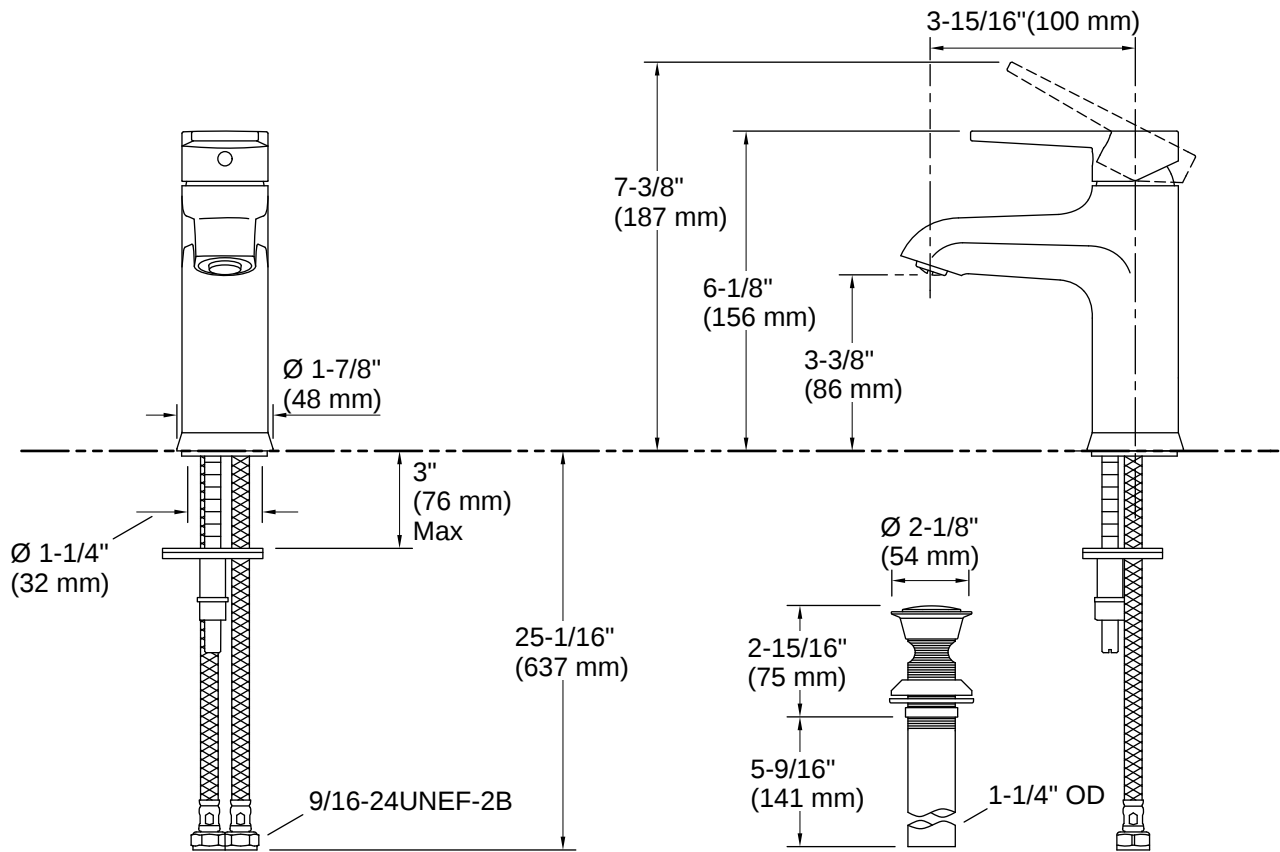

Installation

- Single hole
- Preattached flexible supply lines simplify installation

Installation Notes

Install this product according to the installation instructions.

ADA, OBC, CSA B651 compliant when installed to the specific requirements of these regulations.