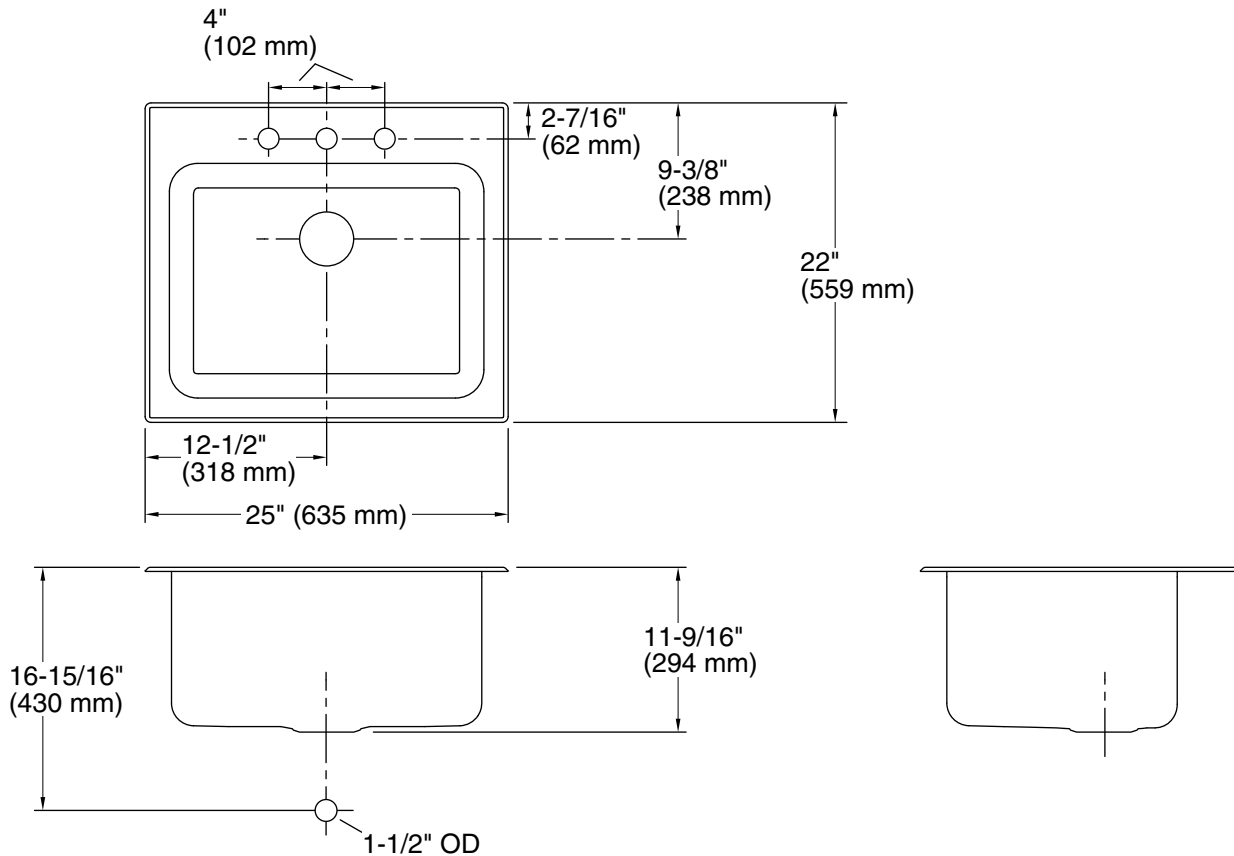

KOHLER®

Ballad™
Top-mount Utility Sink
K-5798-3

Features

- 27" (686 mm) minimum base cabinet width.
- Single bowl.
- 11-5/8" depth provides generous workspace.
- Three faucet holes.
- SilentShield® sound-absorption technology offers quieter performance.
- Includes installation hardware.

Technical Information

All product dimensions are nominal.

Installation:	Top-mount
Min. base cabinet width:	27" (686 mm)
Bowl area:	Length: 21-1/4" (540 mm) Width: 15-3/4" (400 mm) Bowl depth: 11-5/16" (287 mm) Water depth: 11-5/16" (287 mm)
Number of deck holes:	3
Faucet hole(s):	1-7/16" (37 mm)
Drain hole:	3-3/4" (94 mm)