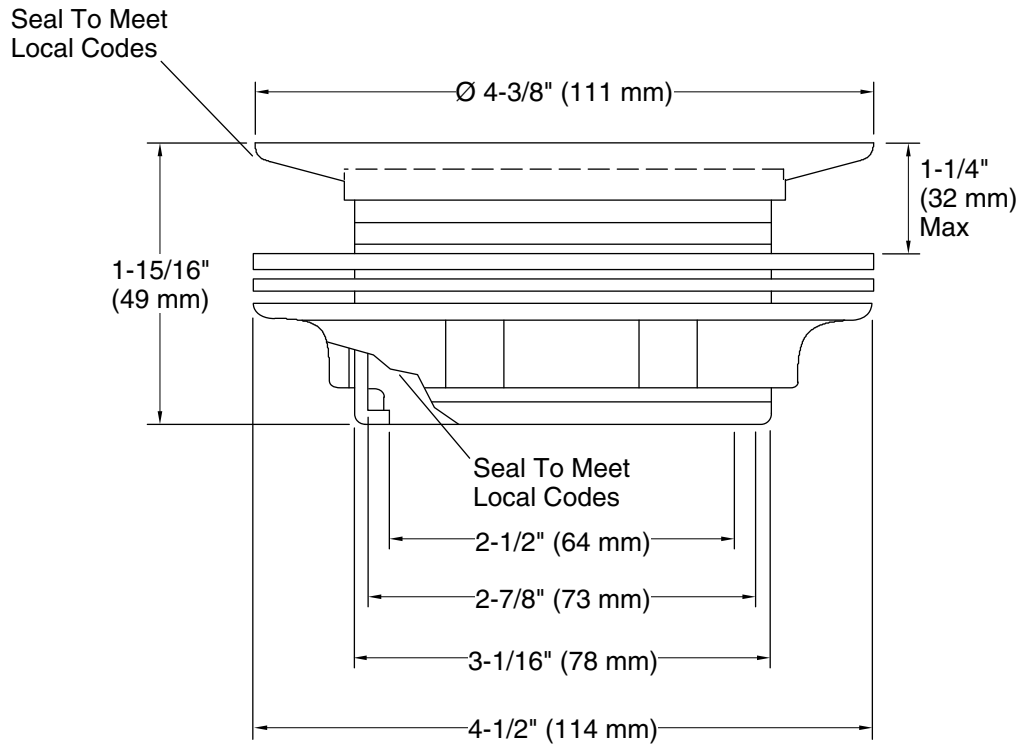

Features

- Round, perforated strainer shower drain
- For use with acrylic, fiberglass, cast iron or Vikrell® shower bases

Material

- Solid-brass construction for durability and reliability

Installation

- For use with 2" metal or plastic pipe; includes 2" plastic pipe gasket/bushing

Technical Information

All product dimensions are nominal.

Material: Brass

Notes

Install this product according to the installation guide.