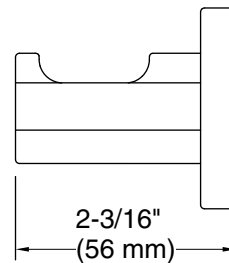

Color tiles intended for reference only.

Color	Code	Description
	CP	Polished Chrome
	BN	Vibrant™ Brushed Nickel
	BL	Matte Black
	2MB	Vibrant™ Brushed Moderne Brass

Technical Information

All product dimensions are nominal.