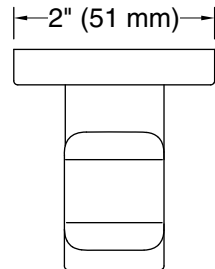

Color tiles intended for reference only.

Color	Code	Description
	CP	Polished Chrome
	BN	Vibrant™ Brushed Nickel
	BL	Matte Black
	2MB	Vibrant™ Brushed Moderne Brass

Technical Information

All product dimensions are nominal.