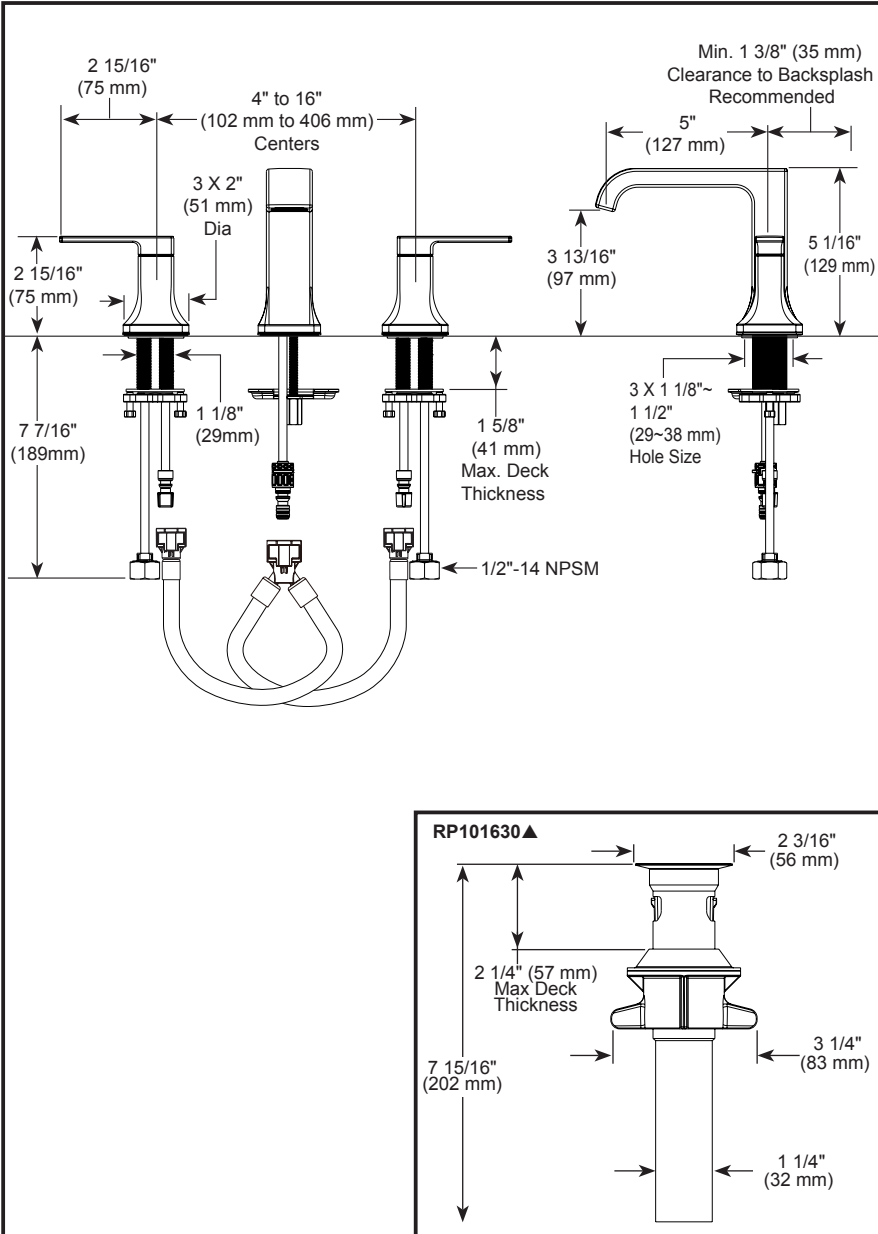

see what Delta can do™

BATHROOM FAUCET

- Velum™ Bath Collection
- Two Handle Widespread Deck Mount

STANDARD SPECIFICATIONS:

- Max flow rate 1.2 gpm @ 60 psi, 4.5 L/min @ 414 kPa
- Three-hole mount
- Solid brass fabricated end valves
- Hot and cold stems are interchangeable
- 1/4 turn handle stops
- 1/2"-14 NPSM adapters
- Control mechanism is a rotating cylinder type with stainless steel plate and 90° rotation, with replaceable non-metallic seats
- Models have metal push pop-up with overflow
- Note: Standard mounting deck thickness can be extended by 1" (25mm) with RP10612

COMPLIES WITH:

- ASME A112.18.1 / CSA B125.1
- ASME A112.18.2 / CSA B125.2
- EPA WaterSense®
- ♿ ICC/ANSI A117.1

▲ Designate proper finish suffix

Delta Faucet Company reserves the right (1) to make changes in specifications and materials, and (2) to change or discontinue models, both without notice or obligation. Dimensions are for reference only. See current full-line price book or www.deltafaucet.com for finish options and product availability.

DSP-L-3539LF-MPU Rev. G

Delta Faucet Company

55 E. 111th Street, Carmel, IN 46280
 350 South Edgeware Road, St. Thomas, ON N5P 4L1
 © 2025 Delta Faucet Company