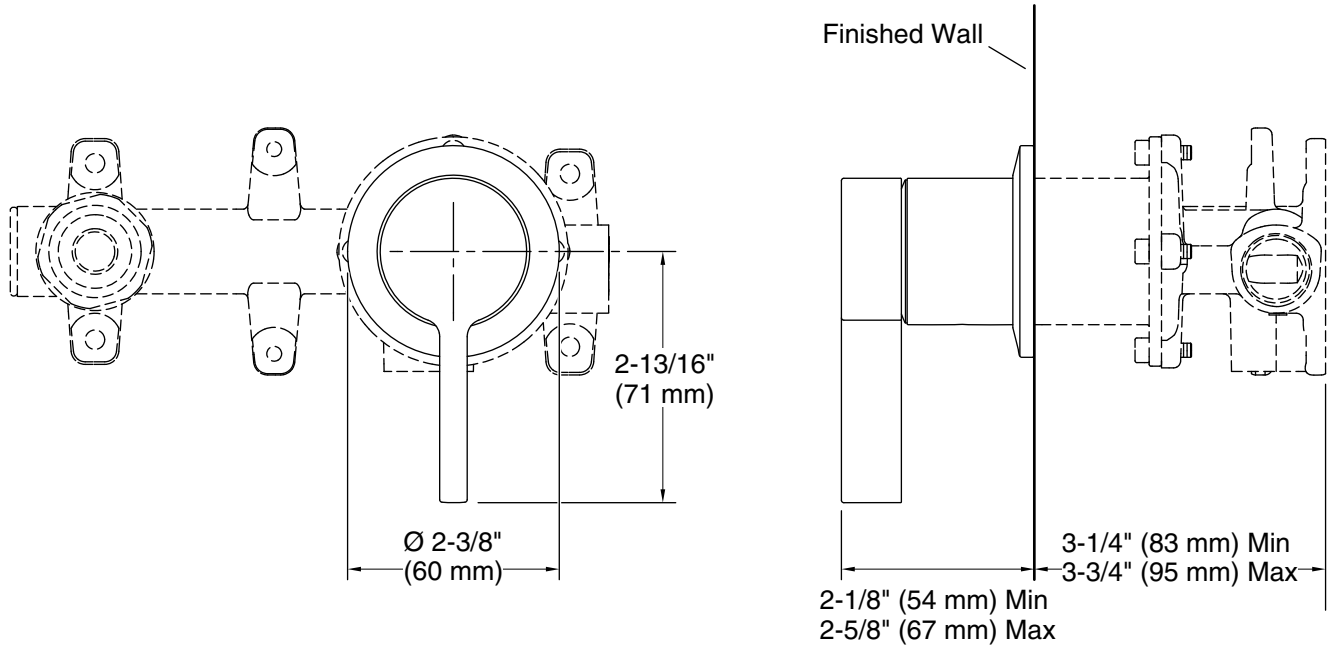

Color	Code	Description
	CP	Polished Chrome
	BN	Vibrant™ Brushed Nickel
	BL	Matte Black
	2MB	Vibrant™ Brushed Moderne Brass

Technical Information

All product dimensions are nominal.

Drain included: No

Notes