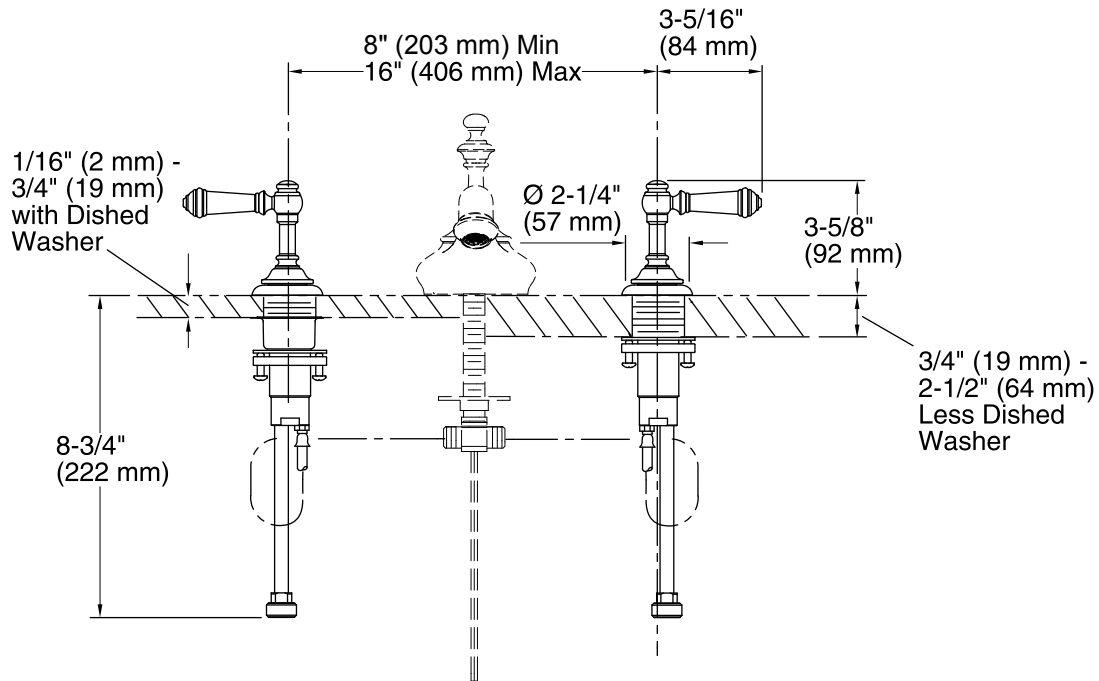

### Features

- Metal construction.
- Brass valve bodies.
- Quarter-turn washerless ceramic disc valves.
- Handles are ADA compliant.
- For 8" (203 mm) or 16" (406 mm) centers.

### Technical Information

All product dimensions are nominal.