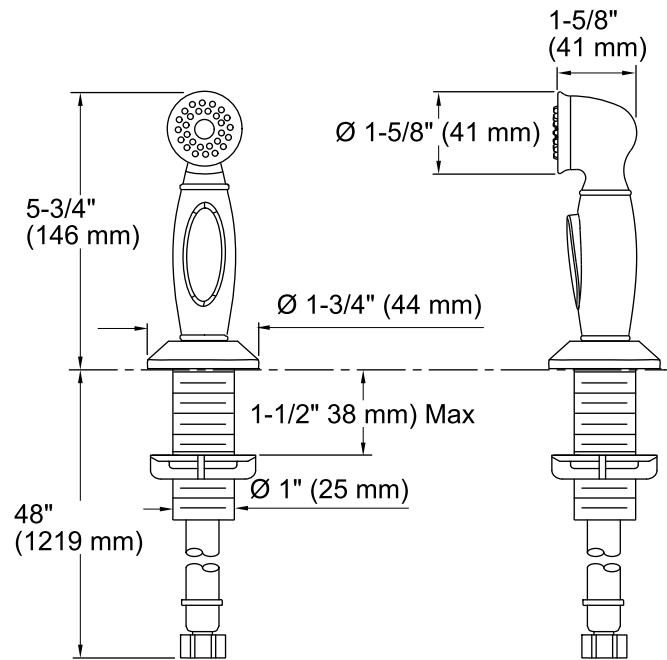

All applicable US Federal and State material regulations

KOHLER® Faucet Lifetime Limited Warranty

See website for detailed warranty information.

Product Specification

Kitchen sidespray shall be 5-3/4" (146 mm) in height from deck. Kitchen sidespray shall be nylon hose and sidespray holder. Kitchen sidespray shall be easy operation with one-touch spray actuation. Kitchen sidespray shall be KOHLER Model K-10101.

Technical Information

All measurements are nominal.

Installation Notes

Install this product according to the installation guide.

ADA compliant when installed to the specific requirements of these regulations.