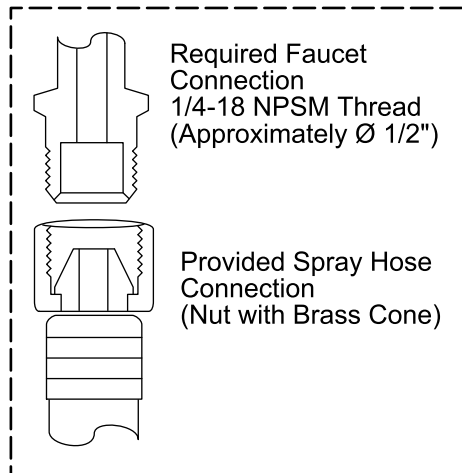

Features

- Traditional styling coordinates with many faucet designs.
- Easy operation with one-touch spray actuation.
- Enhanced ergonomics and maneuverability with balljoint technology.
- MasterClean™ sprayface resists mineral buildup and makes cleanup easy.
- Includes nylon hose and sidespray holder.
- Available in a variety of Kohler finishes, the perfect match.
- Deep rough-in kit available [1030920].

For complete listing of available colors, go to kohler.com.

ADA

Codes/Standards

ASME A112.18.1/CSA B125.1

NSF 61

NSF 372

ADA

ICC/ANSI A117.1

All applicable US Federal and State material regulations

KOHLER® Faucet Lifetime Limited Warranty

See website for detailed warranty information.

Product Specification

Kitchen sidespray shall be 5-3/4" (146 mm) in height from deck. Kitchen sidespray shall be nylon hose and sidespray holder. Kitchen sidespray shall be easy operation with one-touch spray actuation. Kitchen sidespray shall be KOHLER Model K-10101.

Technical Information

All measurements are nominal.

Installation Notes

Install this product according to the installation guide.

ADA compliant when installed to the specific requirements of these regulations.