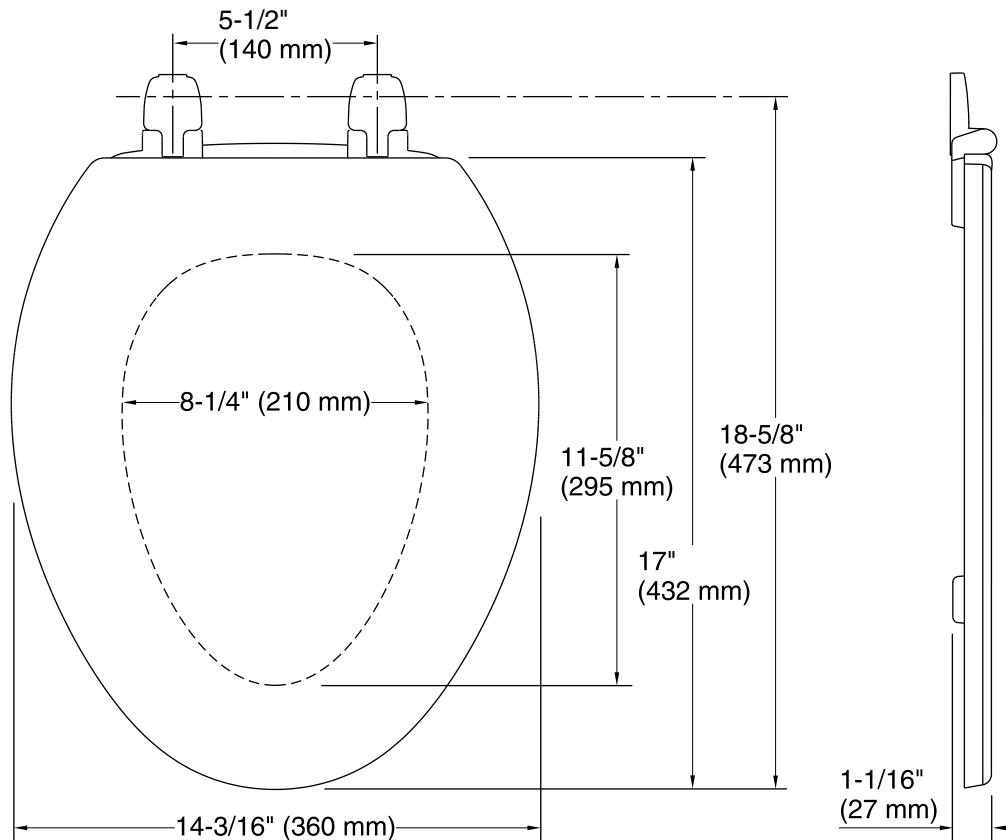

Features

- Molded wood.
- With lid.
- Elongated closed-front seat.
- Versatile design that complements the design lines of many toilets.

Codes/Standards

IAPMO/ANSI Z124.5

KOHLER® One-Year Limited Warranty

See website for detailed warranty information.

Available Color/Finishes

Color tiles intended for reference only.

Color	Code	Description
	0	White
	96	Biscuit
	47	Almond
	NY	Dune

Technical Information

All product dimensions are nominal.

Seat shape type: Elongated

Seat front type: Closed front

Seat-mounting holes: 5-1/2" (140 mm)

Notes

Install this product according to the installation guide.