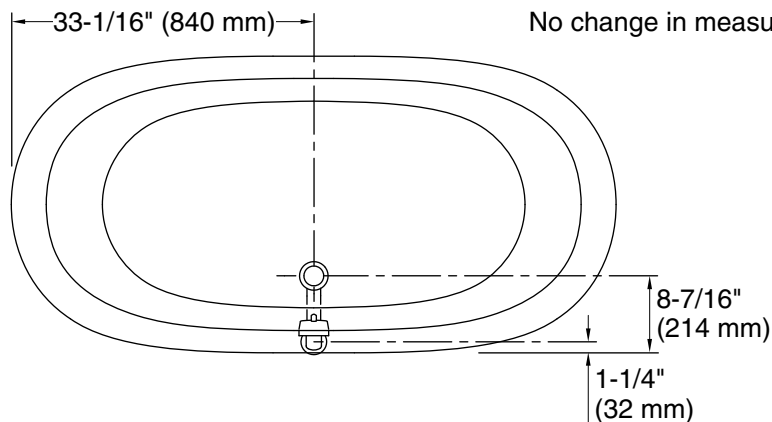

	0	White
---	---	-------

Technical Information

All product dimensions are nominal.

Drain location:	Center
Basin area, bottom:	48-15/16" x 24-3/4" (1243 mm x 629 mm)
Basin area, top:	58-11/16" x 27-13/16" (1491 mm x 706 mm)
Weight:	396.2 lbs (179.7 kg)
Minimum floor load:	90 lbs/ft ² (439.4 kg/m ²)
Water depth:	14-3/8" (366 mm)
Water capacity:	90 gal (340.7 L)
Template:	Footprint, 1344921-7, required, not included