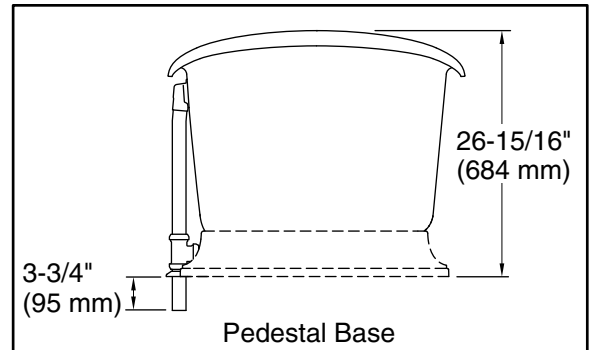

	0	White
---	---	-------

Technical Information

All product dimensions are nominal.

Drain location:	Center
Basin area, bottom:	48-15/16" x 24-3/4" (1243 mm x 629 mm)
Basin area, top:	58-11/16" x 27-13/16" (1491 mm x 706 mm)
Weight:	396.2 lbs (179.7 kg)
Minimum floor load:	90 lbs/ft ² (439.4 kg/m ²)
Water depth:	14-3/8" (366 mm)
Water capacity:	90 gal (340.7 L)
Template:	Footprint, 1344921-7, required, not included