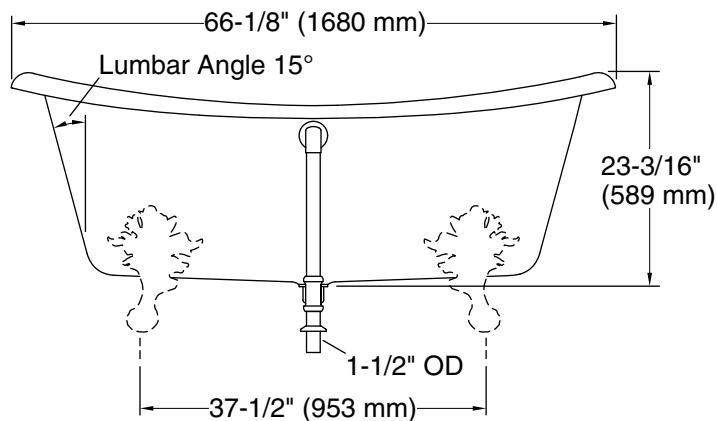

	0	White
---	---	-------

Technical Information

All product dimensions are nominal.

Drain location:	Center
Basin area, bottom:	48-15/16" x 24-3/4" (1243 mm x 629 mm)
Basin area, top:	58-11/16" x 27-13/16" (1491 mm x 706 mm)
Weight:	396.2 lbs (179.7 kg)
Minimum floor load:	90 lbs/ft ² (439.4 kg/m ²)
Water depth:	14-3/8" (366 mm)
Water capacity:	90 gal (340.7 L)
Template:	Footprint, 1344921-7, required, not included