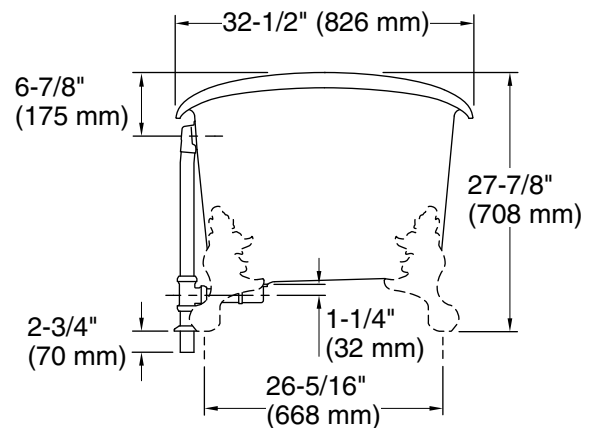

Artifacts®

66-1/4" x 32-1/2" freestanding bath
K-21000-W

Features

- Freestanding design creates a striking focal point in your bathing area
- Integral lumbar support on both ends
- Safeguard® slip-resistant surface provides excellent traction underfoot
- Coordinates with Artifacts faucets and accessories

	0	White
---	---	-------

Technical Information

All product dimensions are nominal.

Drain location:	Center
Basin area, bottom:	48-15/16" x 24-3/4" (1243 mm x 629 mm)
Basin area, top:	58-11/16" x 27-13/16" (1491 mm x 706 mm)
Weight:	396.2 lbs (179.7 kg)
Minimum floor load:	90 lbs/ft ² (439.4 kg/m ²)
Water depth:	14-3/8" (366 mm)
Water capacity:	90 gal (340.7 L)
Template:	Footprint, 1344921-7, required, not included

Notes

Measure your actual product for rough-in details.

Install this product according to the installation instructions.

The hot water supply should be 70% of the capacity of the bath or greater. Installations will vary.