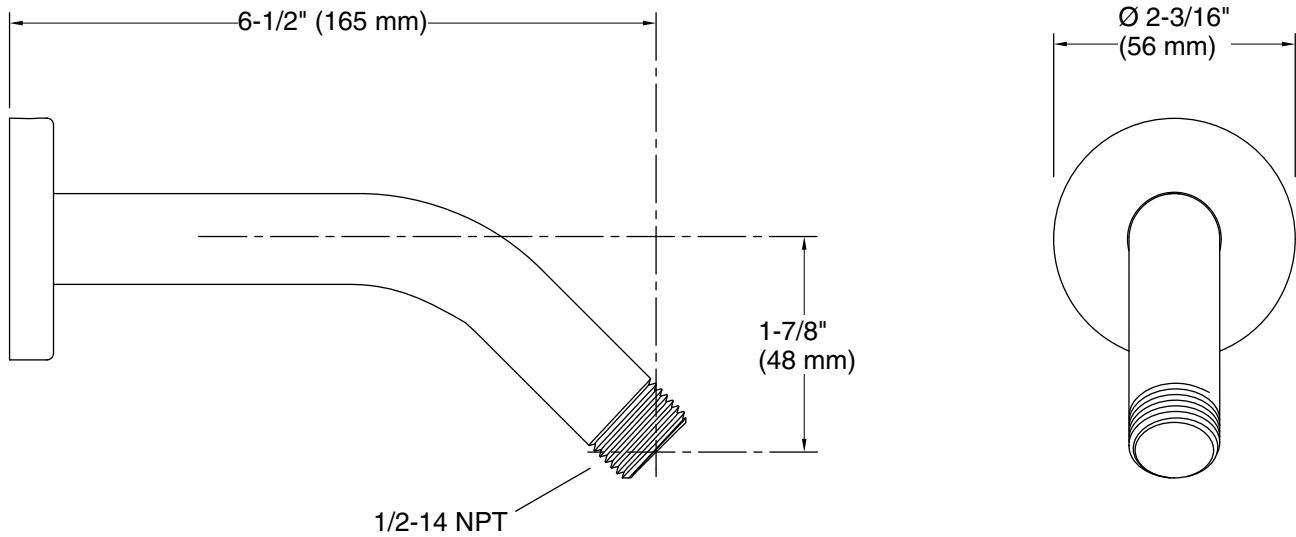

### Installation

- Wall-mount
- 1/2" -14 NPT connection

**Technical Information**

All product dimensions are nominal.

**Spout:**