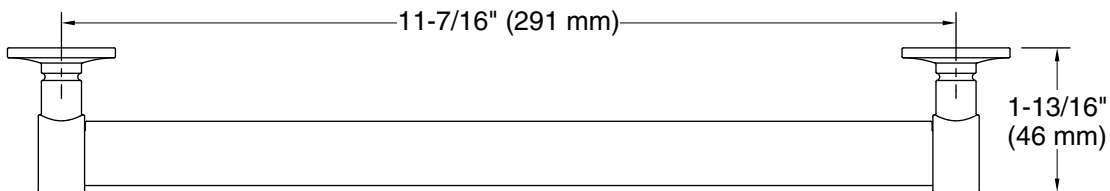

Color	Code	Description
	CP	Polished Chrome
	BN	Vibrant™ Brushed Nickel
	BL	Matte Black
	2MB	Vibrant™ Brushed Moderne Brass

Technical Information

All product dimensions are nominal.

Material: Zinc, Wood