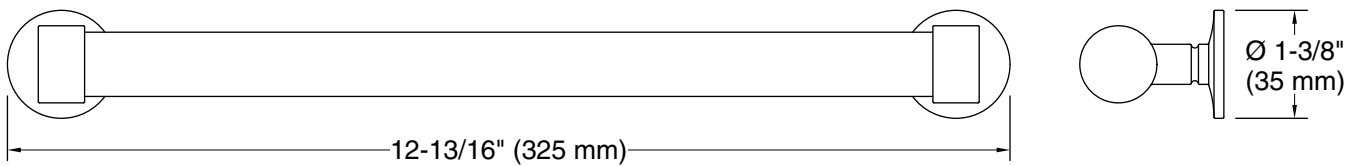

Color	Code	Description
	CP	Polished Chrome
	BN	Vibrant™ Brushed Nickel
	BL	Matte Black
	2MB	Vibrant™ Brushed Moderne Brass

Technical Information

All product dimensions are nominal.

Material: Zinc, Wood