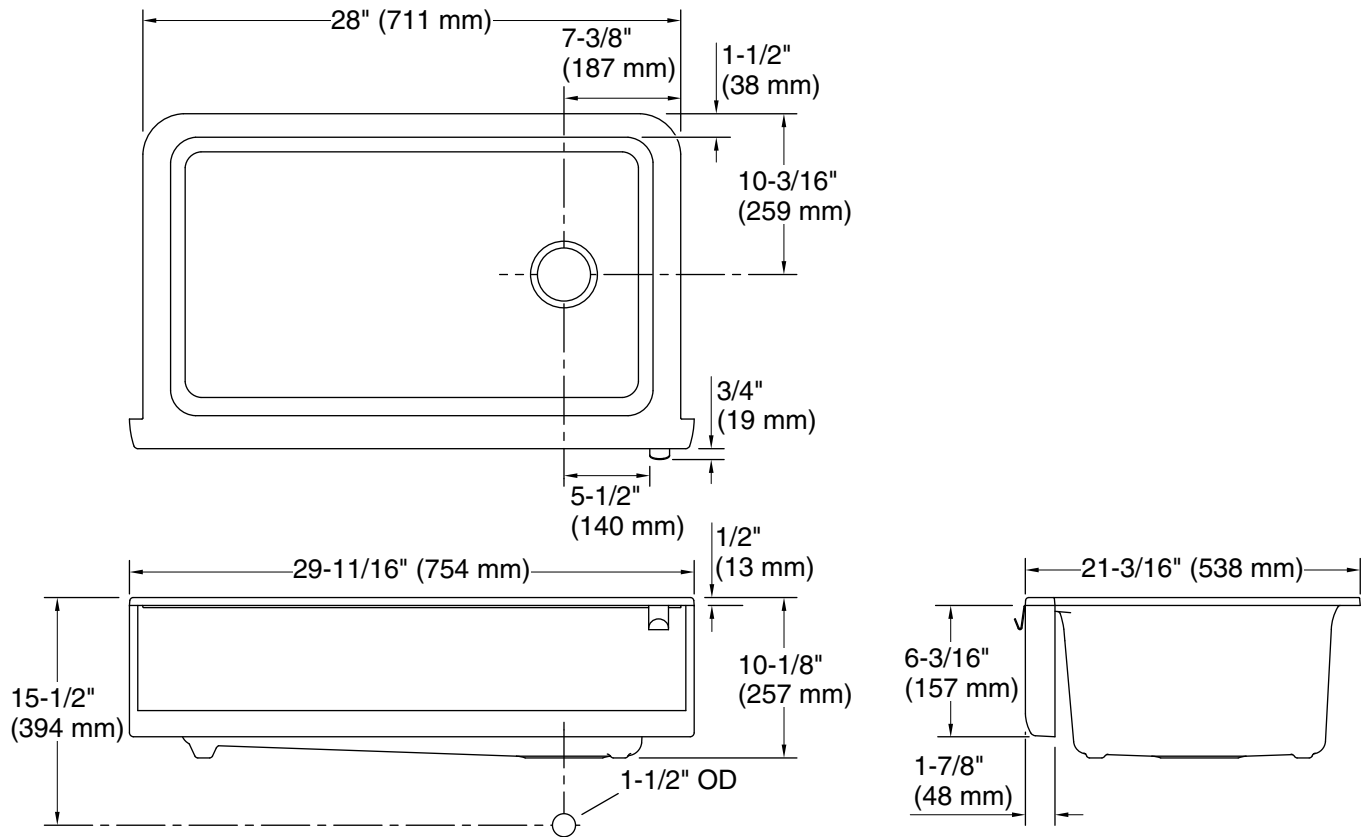

Technical Information

All product dimensions are nominal.

Installation:	Undermount
Min. base cabinet width:	30" (762 mm)
Bowl area (Only):	Length: 24-1/2" (622 mm) Width: 17-5/8" (447 mm) Bowl depth: 9-1/2" (241 mm) Water depth: 9-1/2" (241 mm)
Template:	Undermount, 1477787-7, required, included

Notes

Install this product according to the installation instructions.