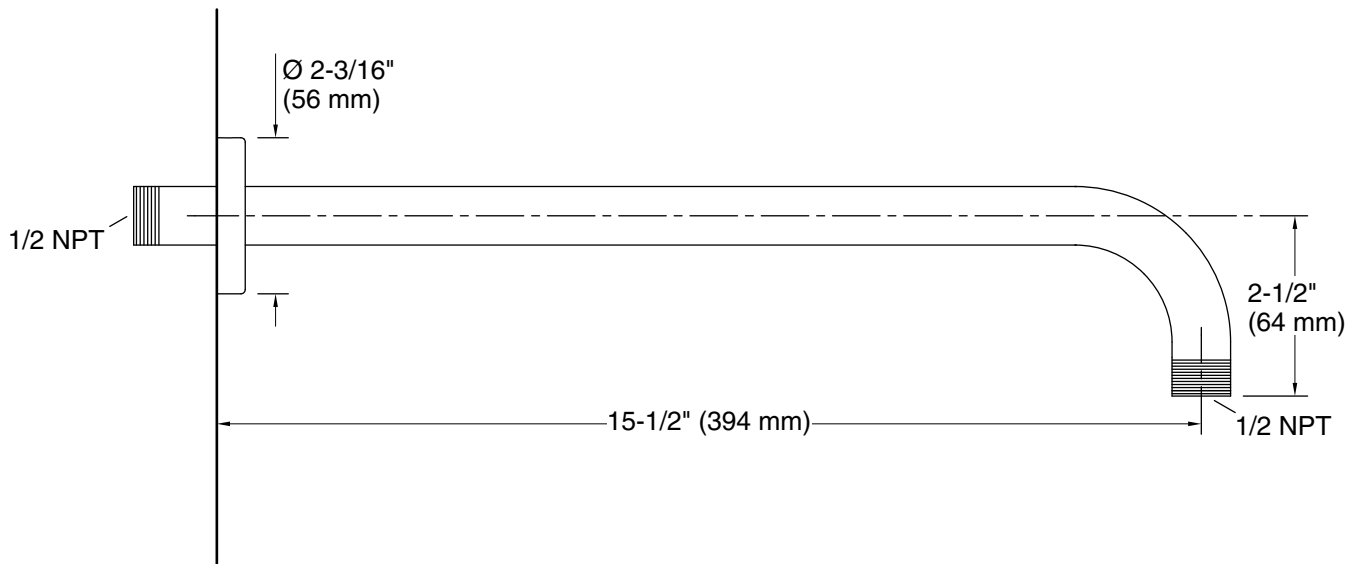

Features

- Compatible only with single-function rainheads

Material

- Brass construction ensures durability and reliability
- KOHLER® finishes resist corrosion and tarnishing

Installation

- Wall-mount
- 1/2 -14 NPT connection

Technical Information

All product dimensions are nominal.

Handshower:

Rated maximum flow: 0 gal/min (0 l/min)