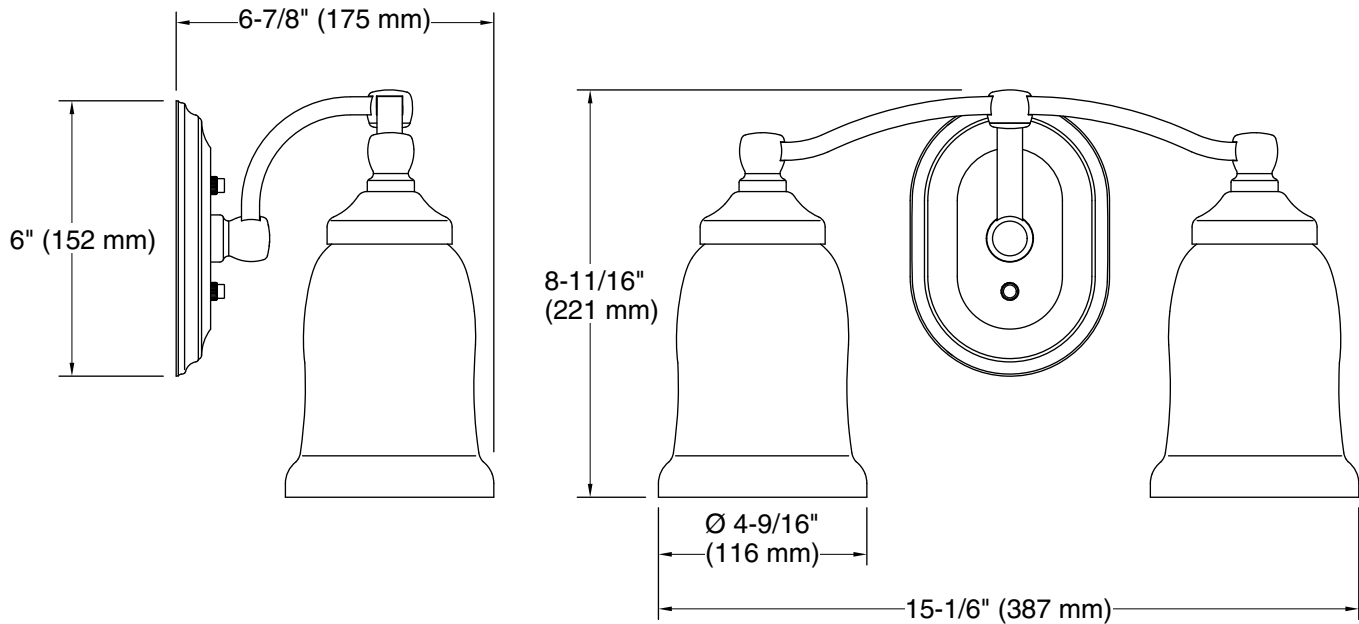

Technical Information

All product dimensions are nominal.

Installation Type: Wall-mount

Material: Metal, Glass

Number of Lights: 2

Notes

Install this product according to the installation guide.