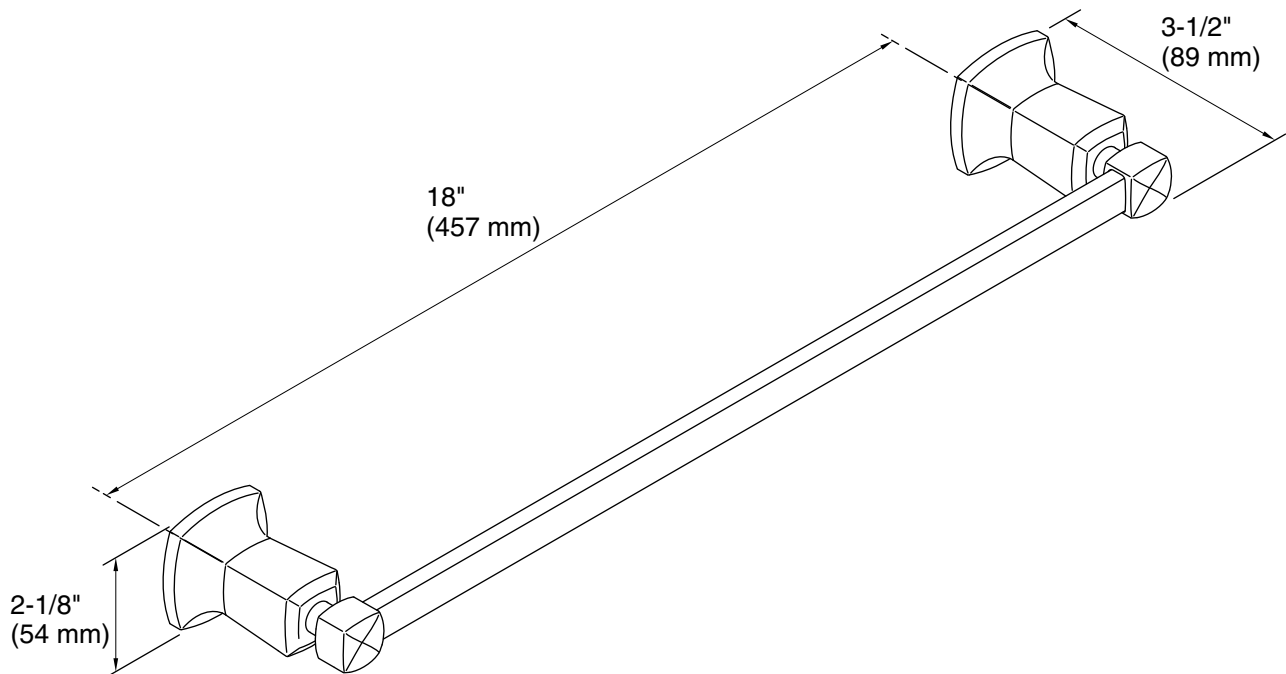

Technical Information

All product dimensions are nominal.

Material: Metal

Notes

Install this product according to the installation guide.

CAUTION: Risk of personal injury. Do not install these products in any area where they are likely to be used inadvertently as a grab bar or support bar. These products are not designed or intended for use as a grab bar or support bar.