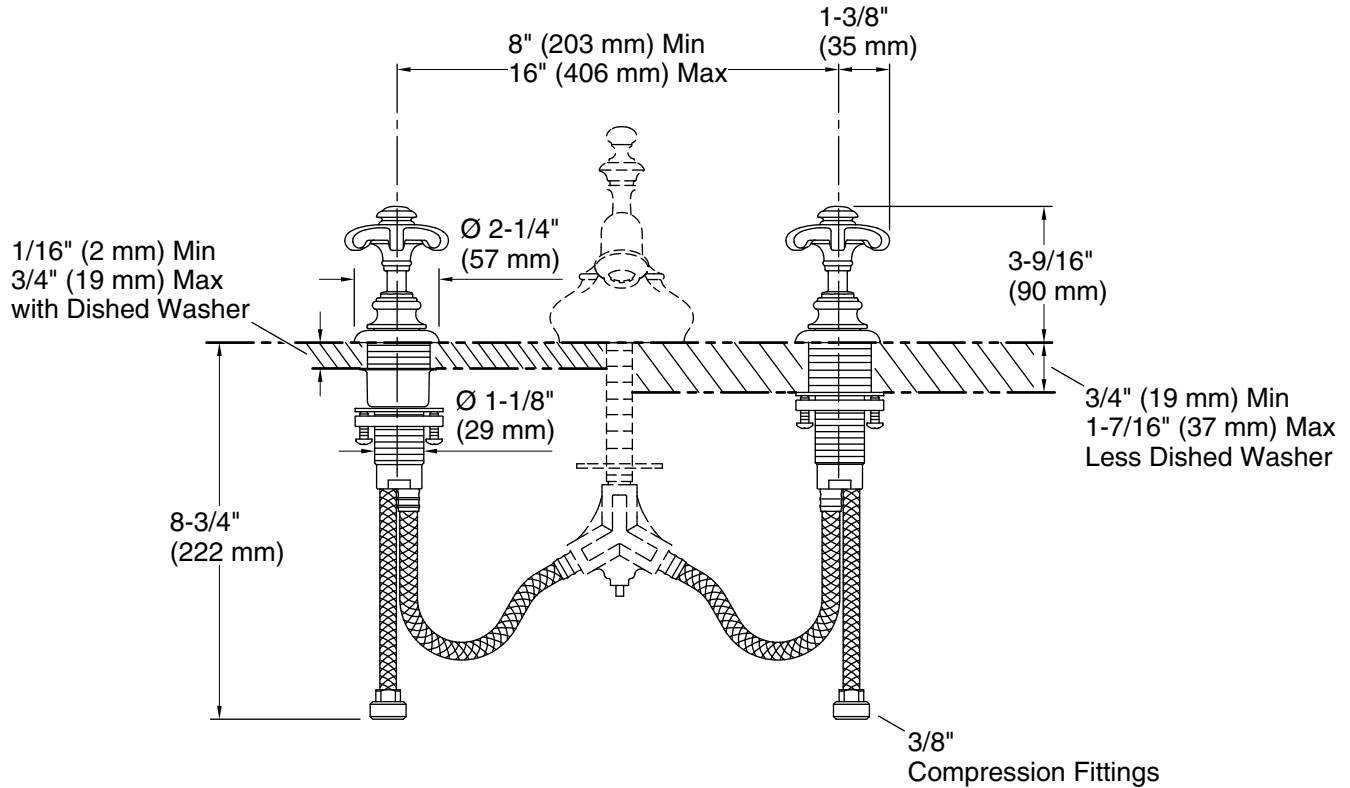

Features

- Metal construction
- Quarter-turn washerless ceramic disc valves

Material

- Brass valve bodies

Installation

- For 8" – 16" (203 – 406 mm) centers

Required Products/Accessories

K-72758 Bathroom sink faucet spout with Tea design, 1.2 gpm

or

K-72759 Bathroom sink faucet spout with Bell design, 1.2 gpm

or

K-72760 Bathroom sink faucet spout with Column design, 1.2 gpm

or

K-72761 Bathroom sink faucet spout with Flume design, 1.2 gpm

Recommended Products/Accessories

Technical Information

All product dimensions are nominal.

Notes

Install this product according to the installation guide.

ADA compliant for handles only.

ADA compliant when installed to the specific requirements of these regulations.