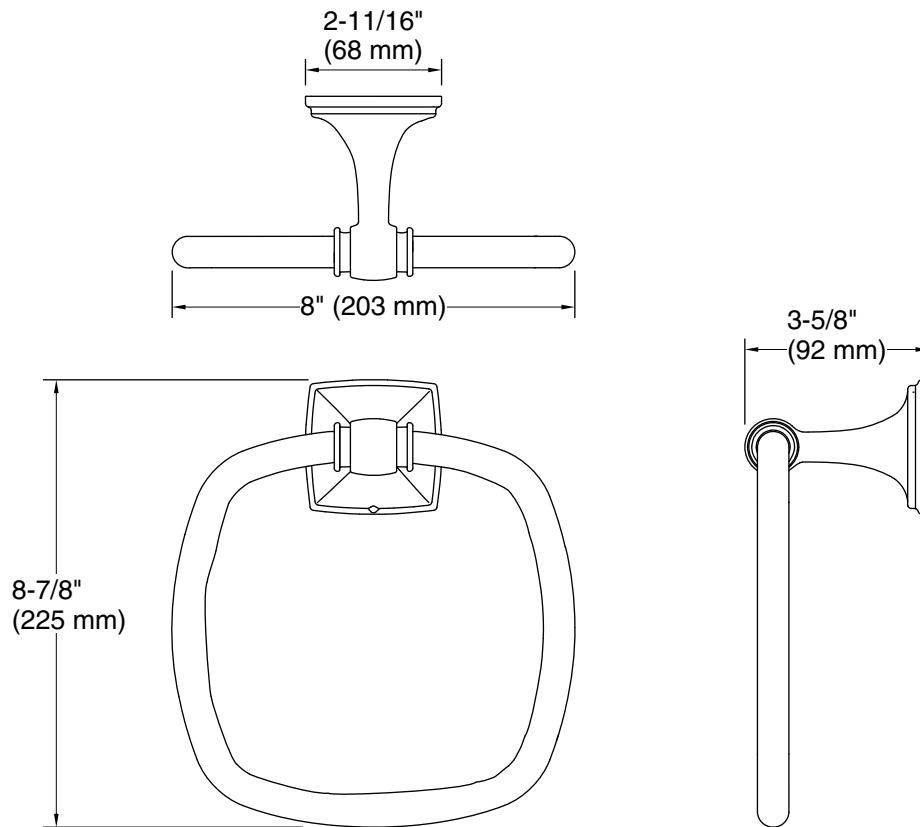

Features

- Coordinates with transitional-style KOHLER® faucets and showering components
- Includes installation hardware

Material

- Premium metal construction for durability and reliability
- KOHLER finishes resist corrosion and tarnishing

Color	Code	Description
	CP	Polished Chrome
	BN	Vibrant™ Brushed Nickel
	2BZ	Oil-Rubbed Bronze
	2MB	Vibrant™ Brushed Moderne Brass

Technical Information

All product dimensions are nominal.

Installation Type: Wall-mount