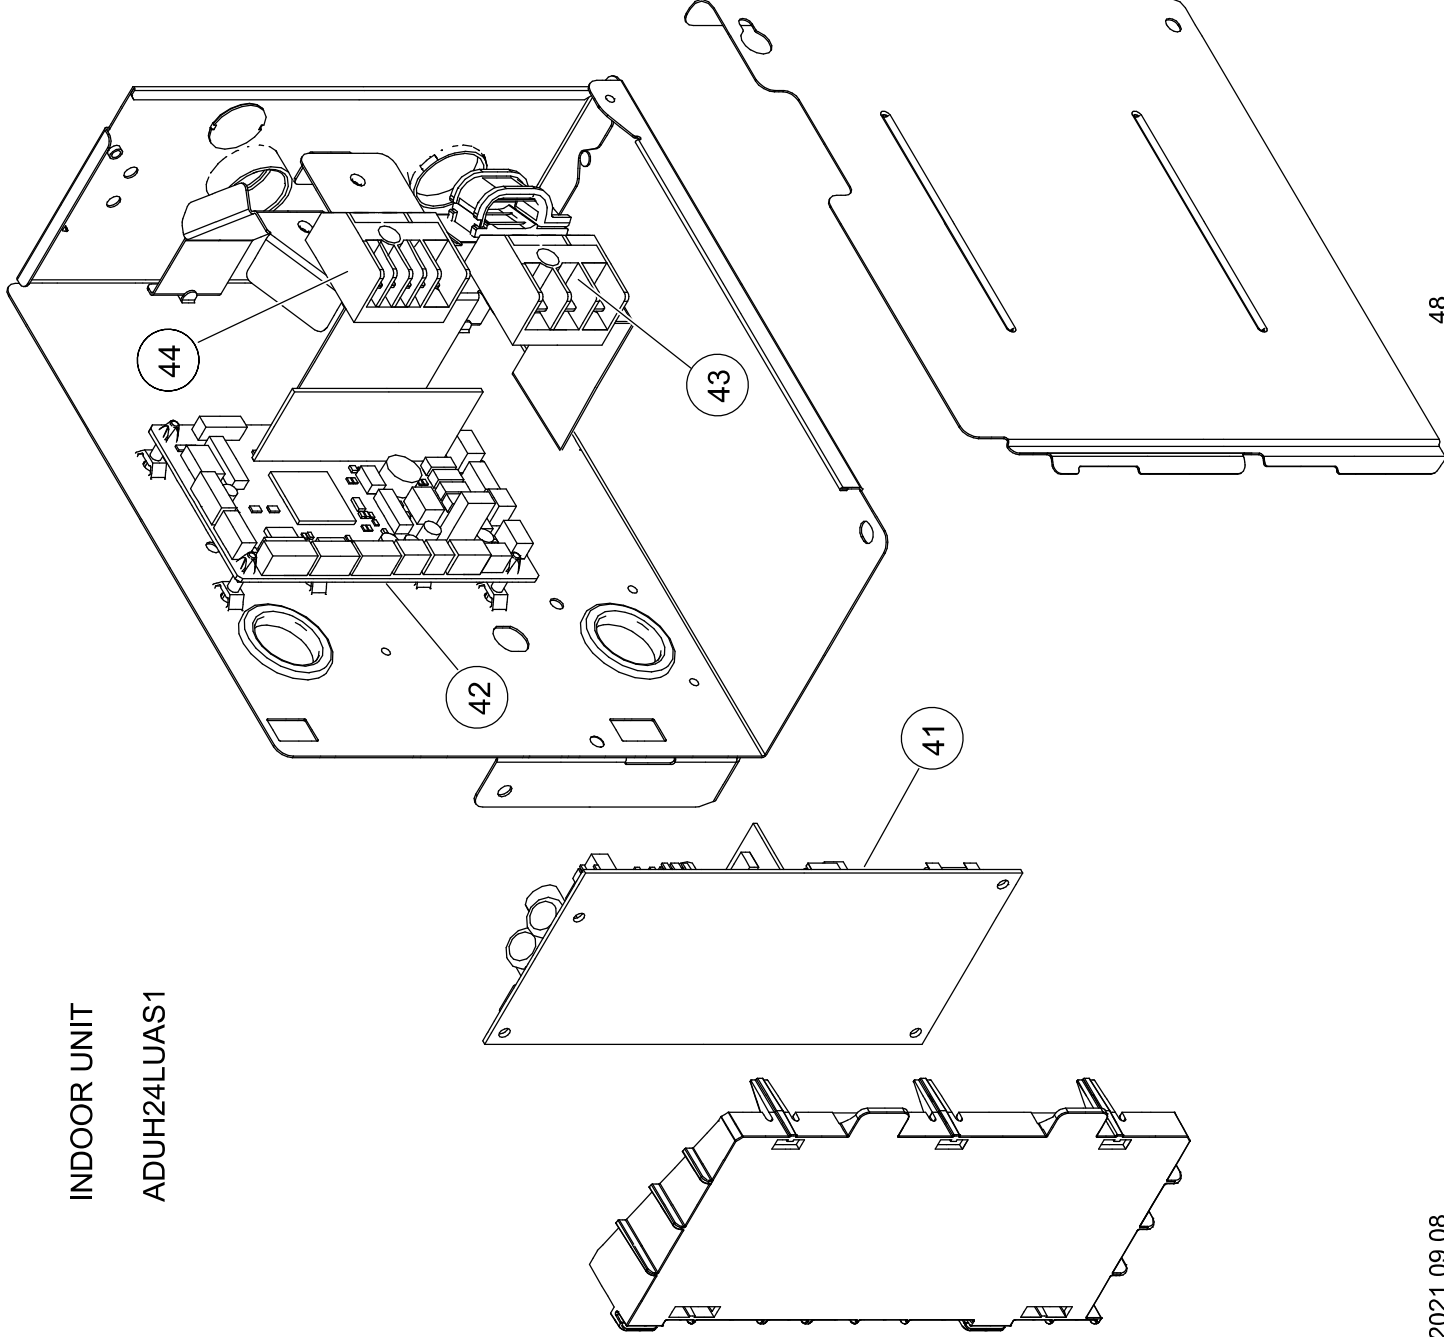

INDOOR UNIT  
ADUH24LUAS1

Ref	Description	Parts number
1	Side Panel R Sub Assy	9379906012
2	Side Panel L Sub Assy	9379907019
3	Pipe Panel Sub Assy	9379900003
4	Panel (Window) Sub Assy	9379915007
5	Outlet Frame Assy	9380042020
6	Front Panel (4 Fan)	9380596004
7	Valve Cover Sub Assy	9379576017
8	Fan Guard (4 Fan)	9380591009
9	Air Filter	9379575003
10	Air Filter	9379574006
11	Main Panel (4 Fan)	9380604013
12	Cabinet Panel (4 Fan)	9380599005
13	Drain Pan Sub Assy	9379901185
14	Evaporator Total Assy	9380682554

INDOOR UNIT

ADUH24LUAS1

Ref.	Description	Parts number
21	Top Panel Sub Assy	9379908054
22	Sirroco Fan Assy	9379570022
--	Sirroco Fan Sub Assy	9379971072
23	Sirroco Fan Assy	9379570039
24	Shaft Assy	9381052011
25	Joint Assy	9378038011
26	Rubber (Vibration Proof)	9379644006
27	Casing B	9379572019
28	Casing U	9379571012
29	Motor Sub Assy	9379047142
30	Drain Pump Sub Assy	9379914062
31	Float Switch Sub Assy	9378593039
32	Drain Hose Assy	9379913003
33	Hose Sub Assy	9378450141

INDOOR UNIT

ADUH24LUAS1

Ref	Description	Parts number
41	Power Supply PCB	9707398243
42	Main PCB	9711875105
--	Communication PCB	9710019005
43	Terminal 3P	9900568009
44	Terminal 5P (Wired Remote)	9900896027
--	Wire w/Connector (CN46-Terminal Ext. In)	9710177057
--	Wire w/Connector (CN300-Terminal Remote)	9710343094
--	Wire w/Connector (CN205-Terminal Power PCB)	9710703010
--	Wire w/Connector (CN262-CN260)	9710171055
--	Wire w/Connector (CN263-CN261)	9710206047