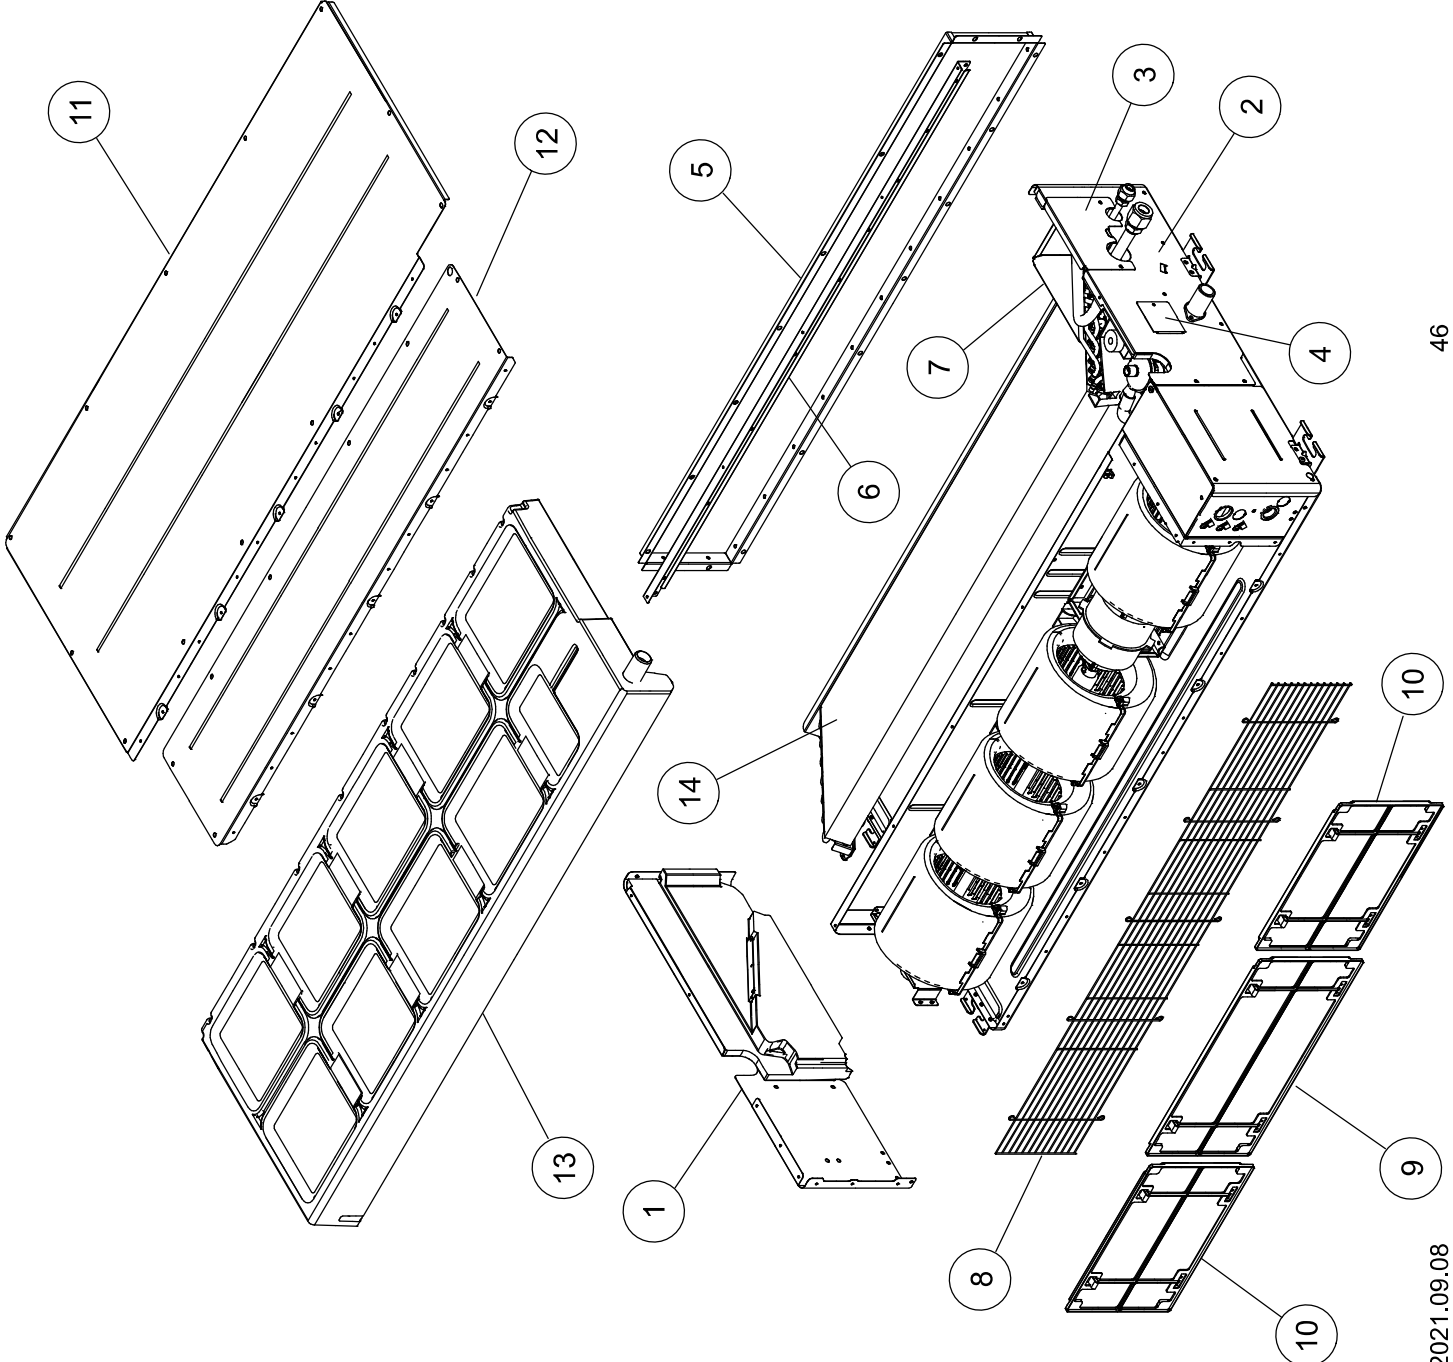

INDOOR UNIT  
ADUH24LUAS1

Ref	Description	Parts number
1	Side Panel R Sub Assy	9379906012
2	Side Panel L Sub Assy	9379907019
3	Pipe Panel Sub Assy	9379900003
4	Panel (Window) Sub Assy	9379915007
5	Outlet Frame Assy	9380042020
6	Front Panel (4 Fan)	9380596004
7	Valve Cover Sub Assy	9379576017
8	Fan Guard (4 Fan)	9380591009
9	Air Filter	9379575003
10	Air Filter	9379574006
11	Main Panel (4 Fan)	9380604013
12	Cabinet Panel (4 Fan)	9380599005
13	Drain Pan Sub Assy	9379901185
14	Evaporator Total Assy	9380682554

INDOOR UNIT

ADUH24LUAS1

Ref.	Description	Parts number
21	Top Panel Sub Assy	9379908054
22	Sirroco Fan Assy	9379570022
--	Sirroco Fan Sub Assy	9379971072
23	Sirroco Fan Assy	9379570039
24	Shaft Assy	9381052011
25	Joint Assy	9378038011
26	Rubber (Vibration Proof)	9379644006
27	Casing B	9379572019
28	Casing U	9379571012
29	Motor Sub Assy	9379047142
30	Drain Pump Sub Assy	9379914062
31	Float Switch Sub Assy	9378593039
32	Drain Hose Assy	9379913003
33	Hose Sub Assy	9378450141

INDOOR UNIT

ADUH24LUAS1

Ref	Description	Parts number
41	Power Supply PCB	9707398243
42	Main PCB	9711875105
--	Communication PCB	9710019005
43	Terminal 3P	9900568009
44	Terminal 5P (Wired Remote)	9900896027
--	Wire w/Connector (CN46-Terminal Ext. In)	9710177057
--	Wire w/Connector (CN300-Terminal Remote)	9710343094
--	Wire w/Connector (CN205-Terminal Power PCB)	9710703010
--	Wire w/Connector (CN262-CN260)	9710171055
--	Wire w/Connector (CN263-CN261)	9710206047