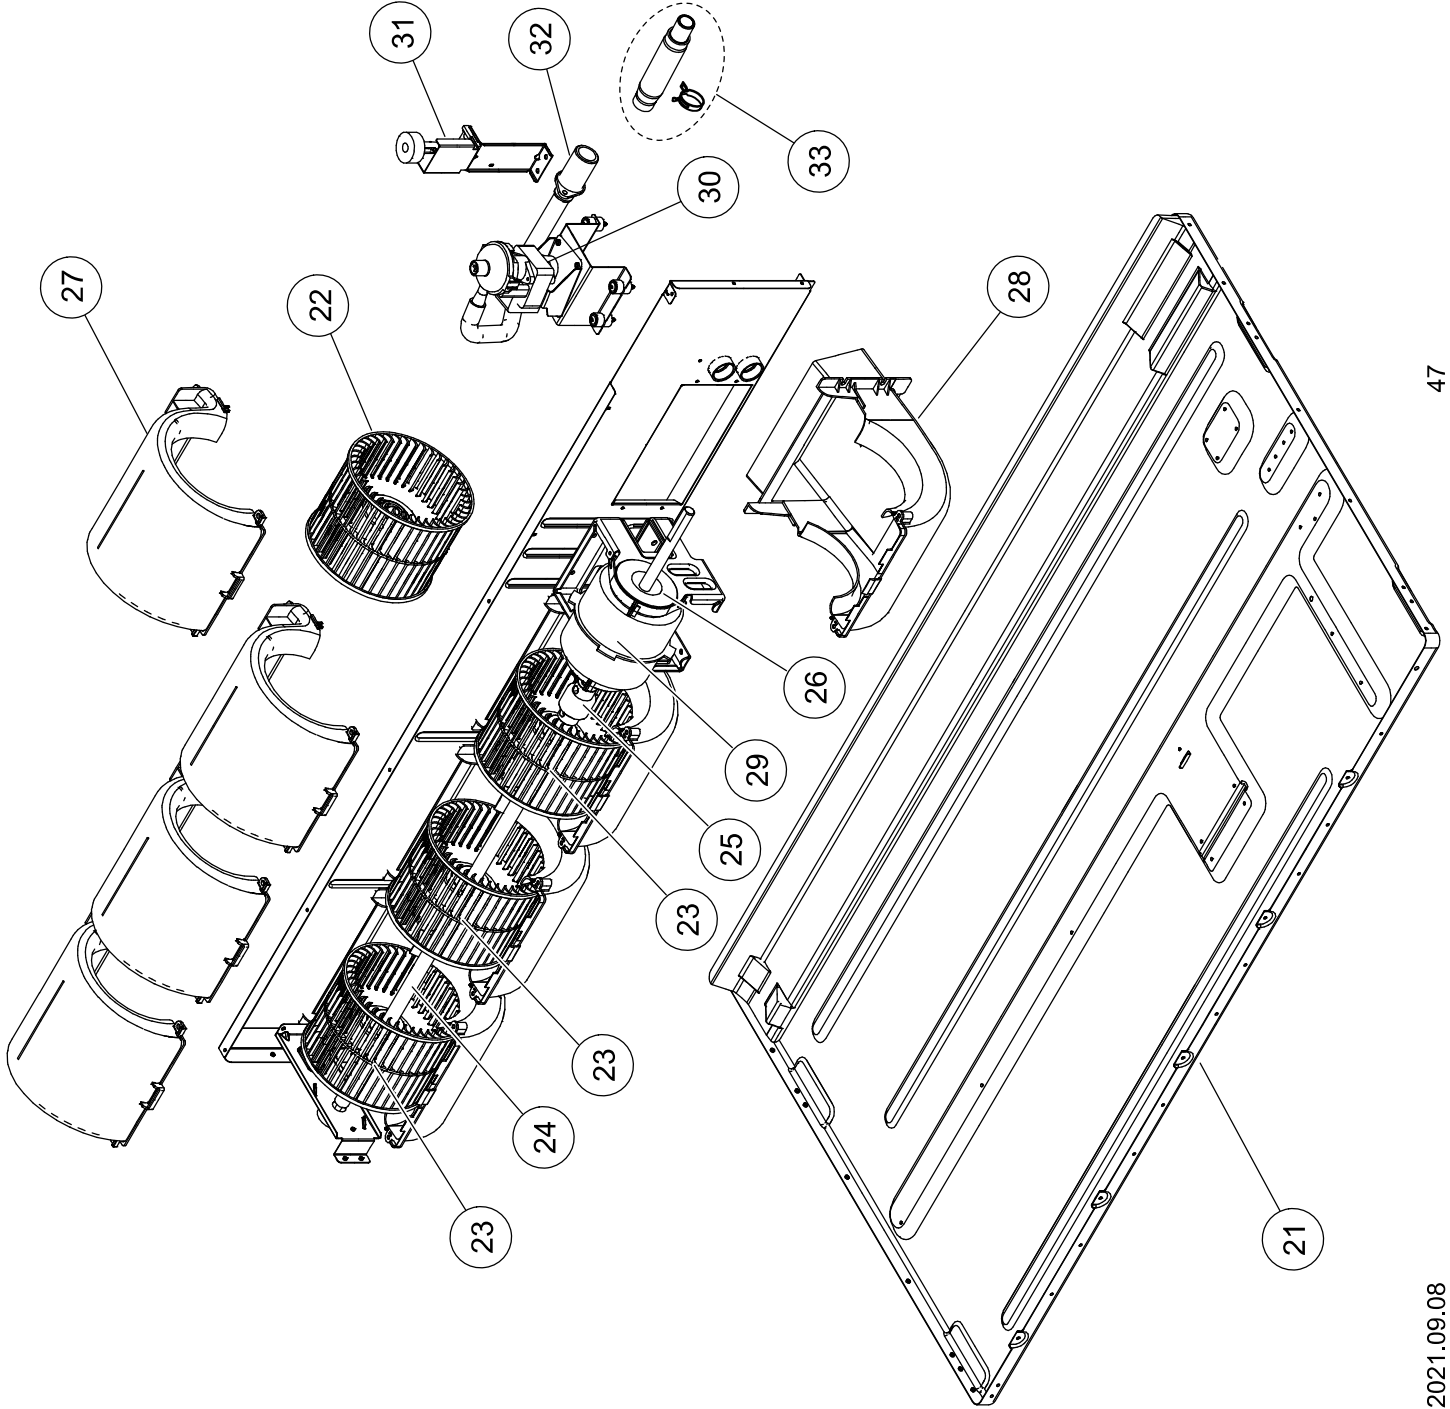

INDOOR UNIT  
ADUH24LUAS1

Ref	Description	Parts number
1	Side Panel R Sub Assy	9379906012
2	Side Panel L Sub Assy	9379907019
3	Pipe Panel Sub Assy	9379900003
4	Panel (Window) Sub Assy	9379915007
5	Outlet Frame Assy	9380042020
6	Front Panel (4 Fan)	9380596004
7	Valve Cover Sub Assy	9379576017
8	Fan Guard (4 Fan)	9380591009
9	Air Filter	9379575003
10	Air Filter	9379574006
11	Main Panel (4 Fan)	9380604013
12	Cabinet Panel (4 Fan)	9380599005
13	Drain Pan Sub Assy	9379901185
14	Evaporator Total Assy	9380682554

INDOOR UNIT

ADUH24LUAS1

Ref.	Description	Parts number
21	Top Panel Sub Assy	9379908054
22	Sirroco Fan Assy	9379570022
--	Sirroco Fan Sub Assy	9379971072
23	Sirroco Fan Assy	9379570039
24	Shaft Assy	9381052011
25	Joint Assy	9378038011
26	Rubber (Vibration Proof)	9379644006
27	Casing B	9379572019
28	Casing U	9379571012
29	Motor Sub Assy	9379047142
30	Drain Pump Sub Assy	9379914062
31	Float Switch Sub Assy	9378593039
32	Drain Hose Assy	9379913003
33	Hose Sub Assy	9378450141

INDOOR UNIT

ADUH24LUAS1

Ref	Description	Parts number
41	Power Supply PCB	9707398243
42	Main PCB	9711875105
--	Communication PCB	9710019005
43	Terminal 3P	9900568009
44	Terminal 5P (Wired Remote)	9900896027
--	Wire w/Connector (CN46-Terminal Ext. In)	9710177057
--	Wire w/Connector (CN300-Terminal Remote)	9710343094
--	Wire w/Connector (CN205-Terminal Power PCB)	9710703010
--	Wire w/Connector (CN262-CN260)	9710171055
--	Wire w/Connector (CN263-CN261)	9710206047