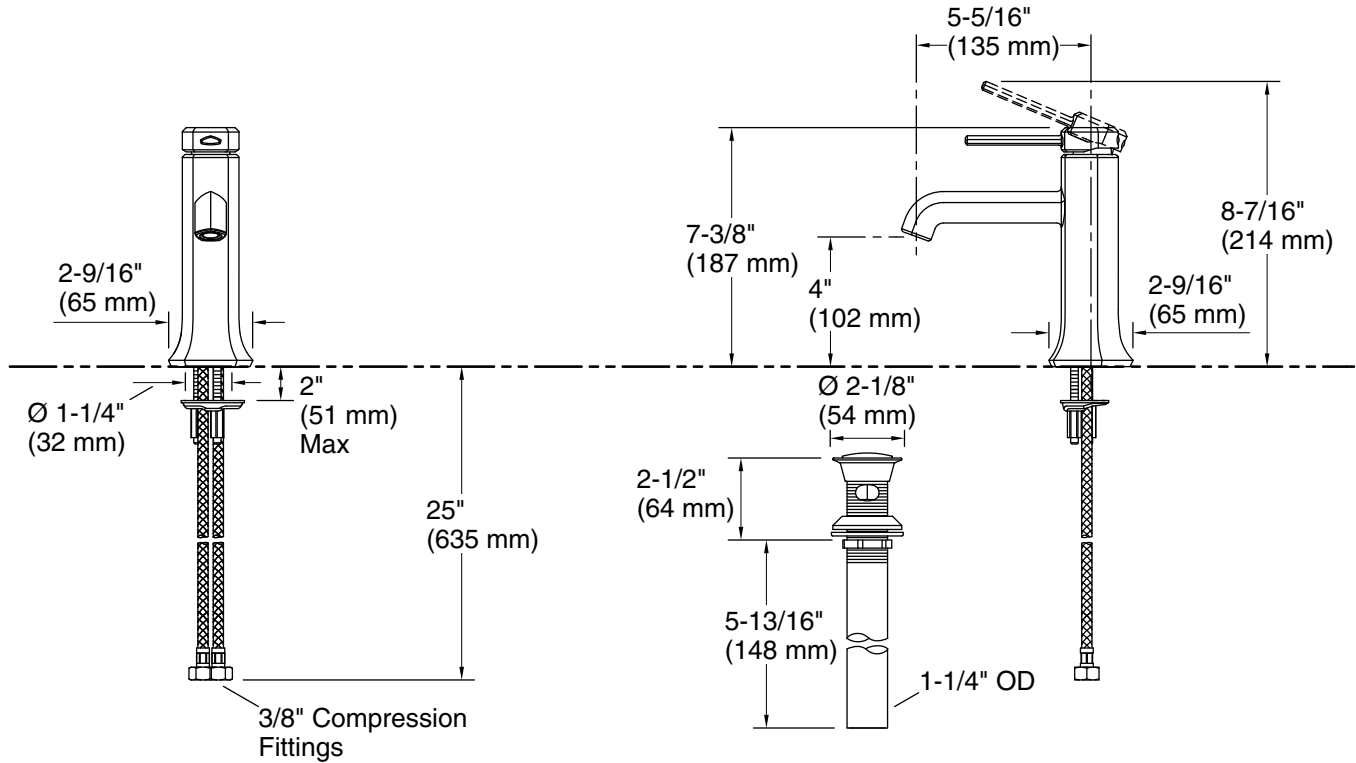

Features

- A single handle controls both on/off activation and temperature setting
- 1.2 gpm (4.5 lpm) maximum flow rate at 60 psi (4.14 bar)
- KOHLER® ceramic disc valves exceed industry longevity standards for a lifetime of durable performance
- Clicker drain with tailpiece
- Part of the Occasion bathroom faucet and accessory collection

Recommended Products/Accessories

- K-23726 Drain treatment
- K-27060 18" towel bar
- K-27061 24" towel bar
- K-27062 24" double towel bar
- K-27063 Towel ring
- K-27064 Vertical toilet paper holder
- K-27065 Pivoting toilet paper holder
- K-27069 Robe hook
- K-27128 Toilet paper holder with tray
- K-27007 Escutcheon plate

Technical Information

All product dimensions are nominal.

Faucet flow rate: 1.2 gal/min (4.5 l/min)

Drain included: Yes

Drain with overflow: Yes

Drain tailpiece included: Yes

Spout:

Spout reach: 5-5/16" (135 mm)