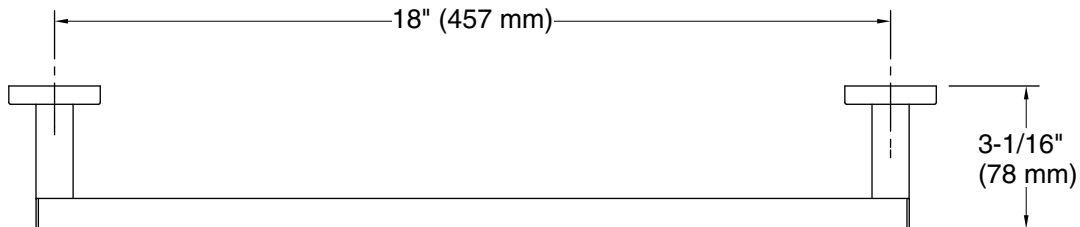

Technical Information

All product dimensions are nominal.

Installation Type: Wall-mount

Material: Zinc, Stainless Steel

Notes

Install this product according to the installation instructions.

CAUTION: Risk of personal injury. Do not install these products in any area where they are likely to be used inadvertently as a grab bar or support bar. These products are not designed or intended for use as a grab bar or support bar.