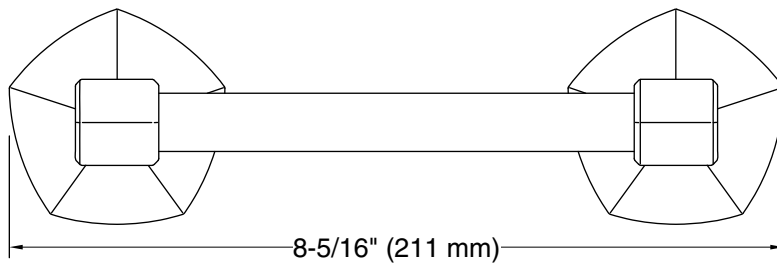

KOHLER®

Occasion™
Pivoting toilet paper holder
K-27065

Technical Information

All product dimensions are nominal.

Material: Zinc

1-800-4KOHLER (1-800-456-4537)

Kohler Co. reserves the right to make revisions without notice to product specifications.

For the most current Specification Sheet, go to www.kohler.com.

3-6-2023 01:12 - US/CA/LM/MX

THE BOLD LOOK
OF **KOHLER®**