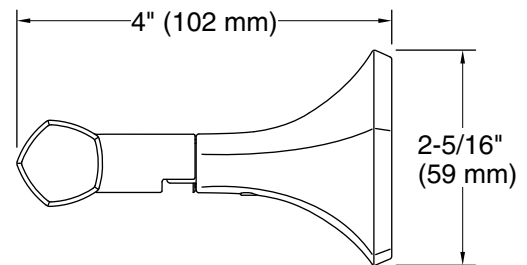

KOHLER®

Occasion™
Pivoting toilet paper holder
K-27065

Technical Information

All product dimensions are nominal.

Material: Zinc

1-800-4KOHLER (1-800-456-4537)

Kohler Co. reserves the right to make revisions without notice to product specifications.