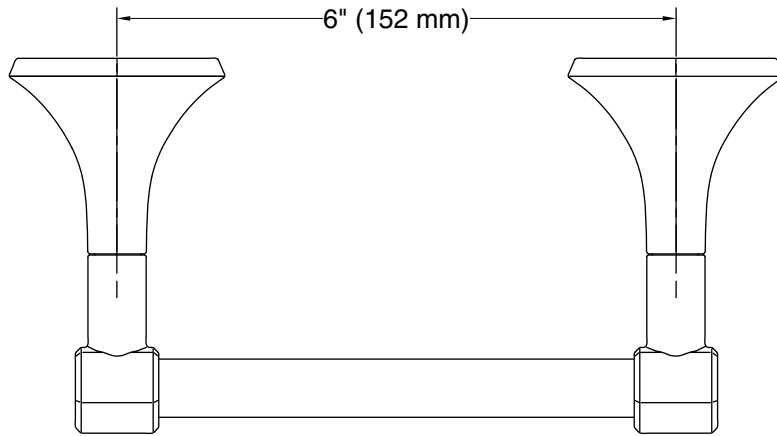

Occasion™
Pivoting toilet paper holder
K-27065

Features

- Pivoting holder makes changing toilet paper quick and simple
- Part of the Occasion bathroom faucet and accessory collection

Material

- Premium metal construction for durability and reliability
- KOHLER finishes resist corrosion and tarnishing

KOHLER®

Occasion™
Pivoting toilet paper holder
K-27065

Technical Information

All product dimensions are nominal.

Material: Zinc

1-800-4KOHLER (1-800-456-4537)

Kohler Co. reserves the right to make revisions without notice to product specifications.