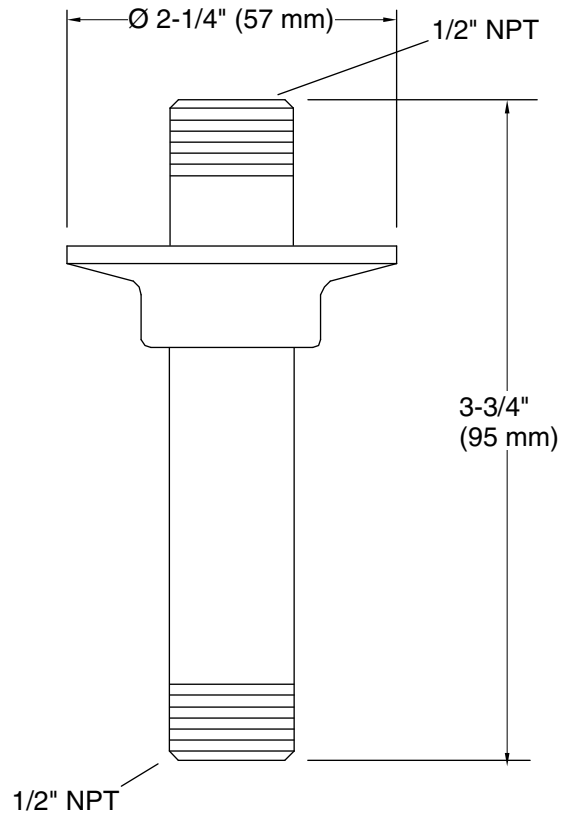

KOHLER Faucets 3" ceiling-mount single-function rainhead arm & flange
K-7396

Technical Information

All product dimensions are nominal.

Notes

Install this product according to the installation instructions.