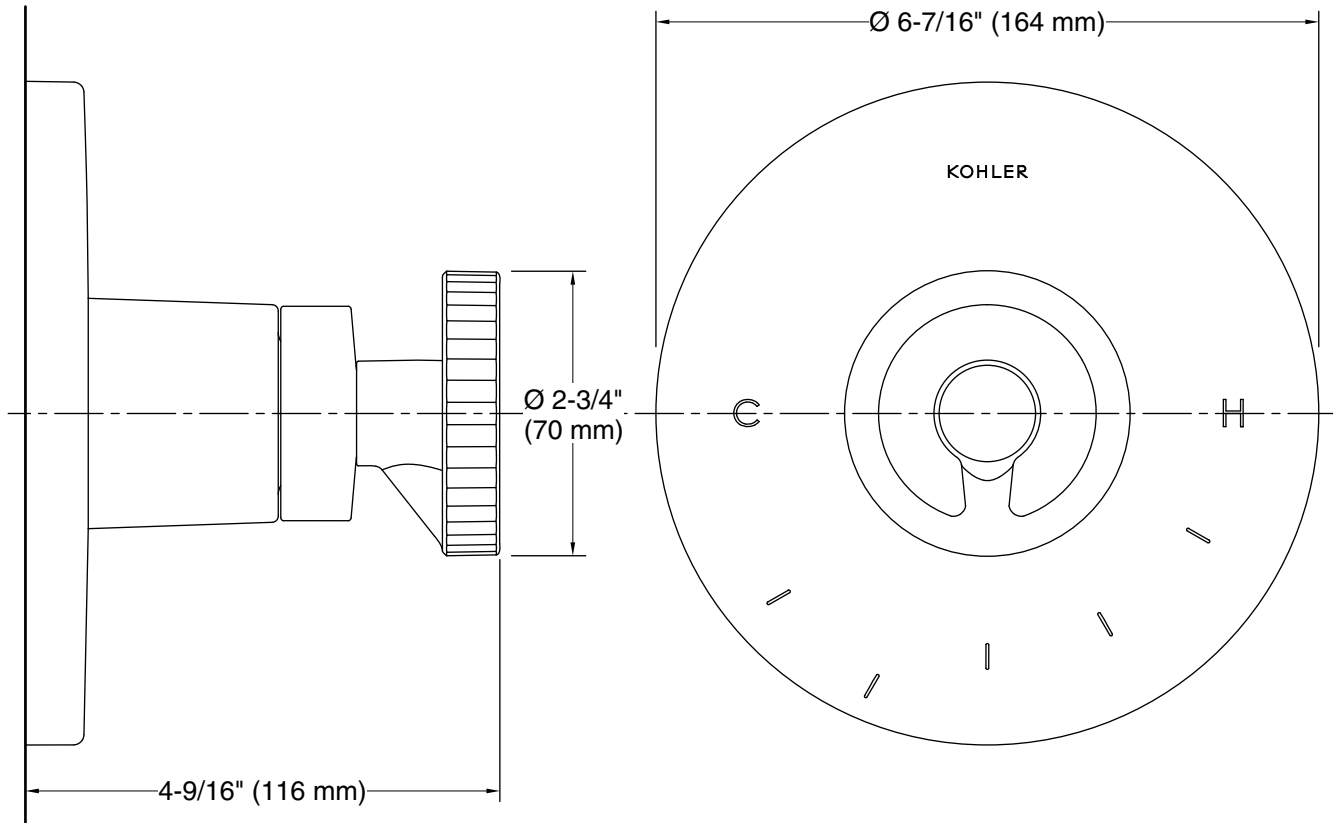

Technical Information

All product dimensions are nominal.

Drain included: No

Notes

Install this product according to the installation instructions.