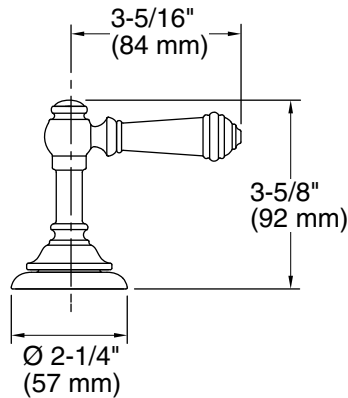

9-21-2025 09:57 - US/CA

THE BOLD LOOK
OF **KOHLER®**

KOHLER Faucets Deck-mount bath faucet handle trim with Lever design
Artifacts®
K-T98071-4

Technical Information

All product dimensions are nominal.

Spout: