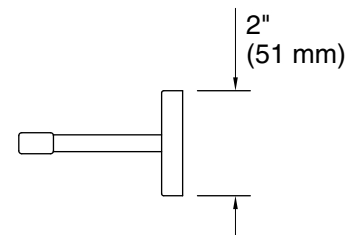

Technical Information

All product dimensions are nominal.

Material: Zinc, Stainless Steel

Notes

Install this product in accordance with the installation instructions.

CAUTION: Risk of personal injury. Do not install these products in any area where they are likely to be used inadvertently as a grab bar or support bar. These products are not designed or intended for use as a grab bar or support bar.