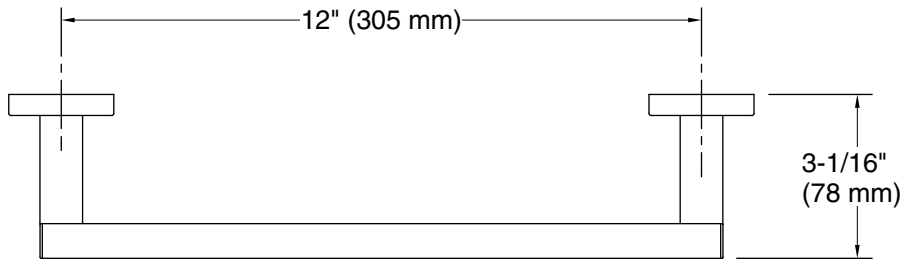

Technical Information

All product dimensions are nominal.

Material: Zinc, Stainless Steel

Notes

Install this product in accordance with the installation instructions.

CAUTION: Risk of personal injury. Do not install these products in any area where they are likely to be used inadvertently as a grab bar or support bar. These products are not designed or intended for use as a grab bar or support bar.