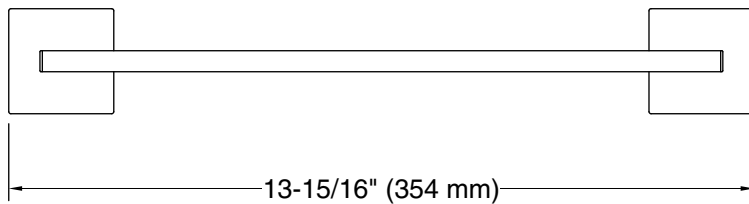

Technical Information

All product dimensions are nominal.

Material: Zinc, Stainless Steel

Notes

Install this product in accordance with the installation instructions.

CAUTION: Risk of personal injury. Do not install these products in any area where they are likely to be used inadvertently as a grab bar or support bar. These products are not designed or intended for use as a grab bar or support bar.