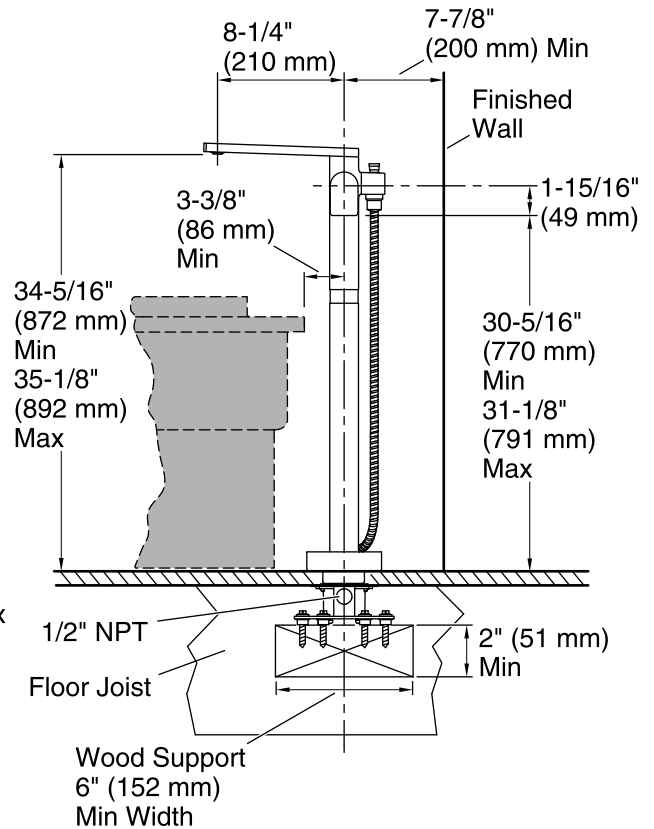

Technical Information

All product dimensions are nominal.

Spout:

Spout reach: 8-1/4" (210 mm)
Handle clearance: 1-15/16" (50 mm)

Faucet:

Flow rate: 7.5 gal/min (28.4 l/min)
Pressure: 45 psi (3.1 bar)

Handshower:

Rated maximum flow: 2 gal/min (7.6 l/min)
Pressure: 80 psi (5.5 bar)

Notes

Install this product according to the installation guide.

Adequate floor space is required. The wood support must be a minimum of 2" (51 mm) thick by 6" (152 mm) wide. 2x6 lumber is NOT adequate for this application.