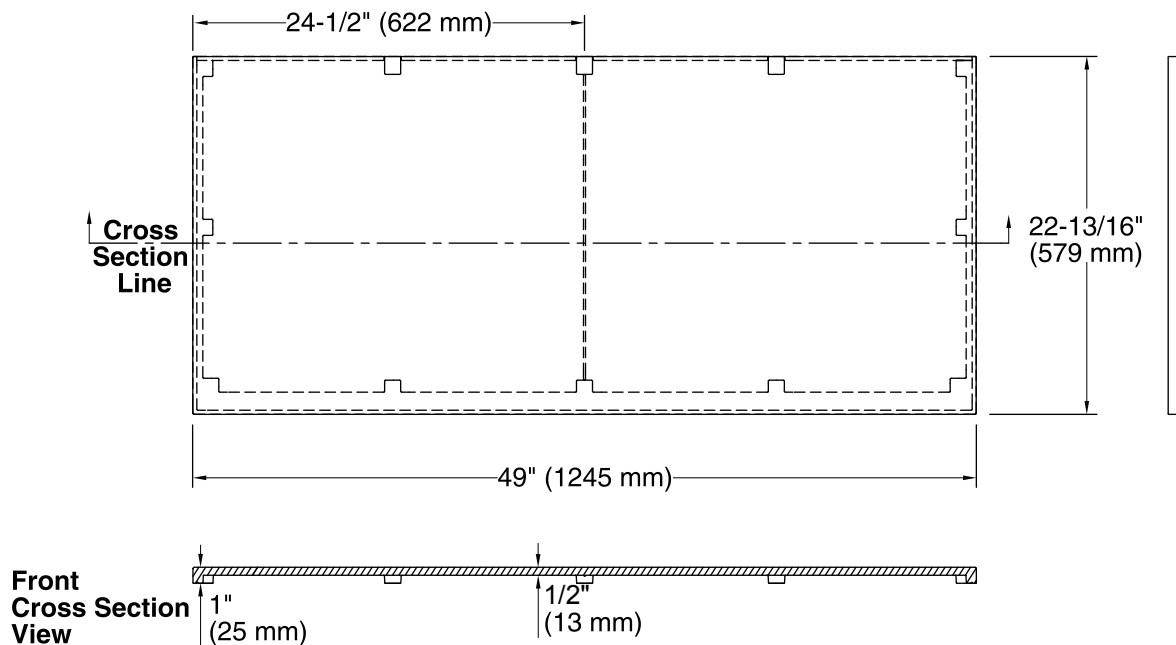

## Features

- Solid Surface
- 49" (1245 mm) x 22-3/8" (568 mm)
- Above-Counter or Drop-In bathroom sink required

For complete listing of available colors, go to [kohler.com](http://kohler.com).

## Product Specification

Vanity top shall be 49" (1245 mm) in width, 22-3/8" (568 mm) in depth, and 1" (25 mm) in height. Vanity top shall be made of solid surface material. Vanity top shall be KOHLER Model K-5439.

## Technical Information

All measurements are nominal.

Installation: Vanity top