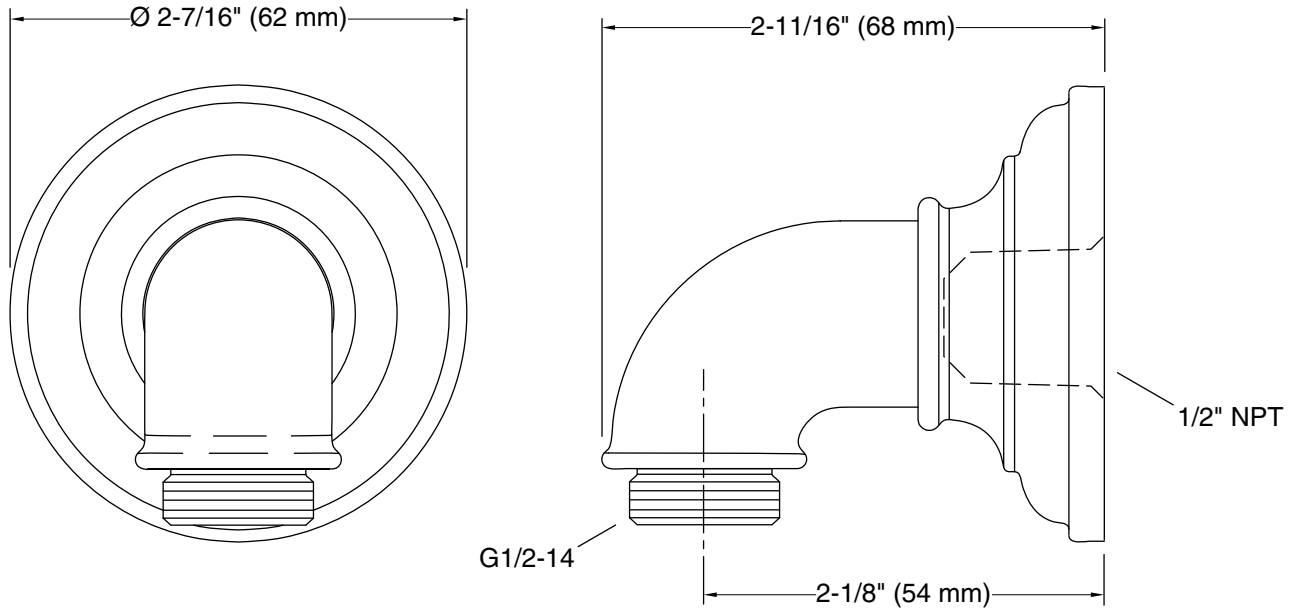

Features

- For use with a handshower and hose (sold separately)
- Includes check valve for backflow prevention
- Coordinates with Artifacts faucets and accessories
- Metal construction

Material

- KOHLER® finishes resist corrosion and tarnishing

Technical Information

All product dimensions are nominal.

Handshower:

Rated maximum flow: 0 gal/min (0 l/min)

Notes

Install this product according to the installation instructions.