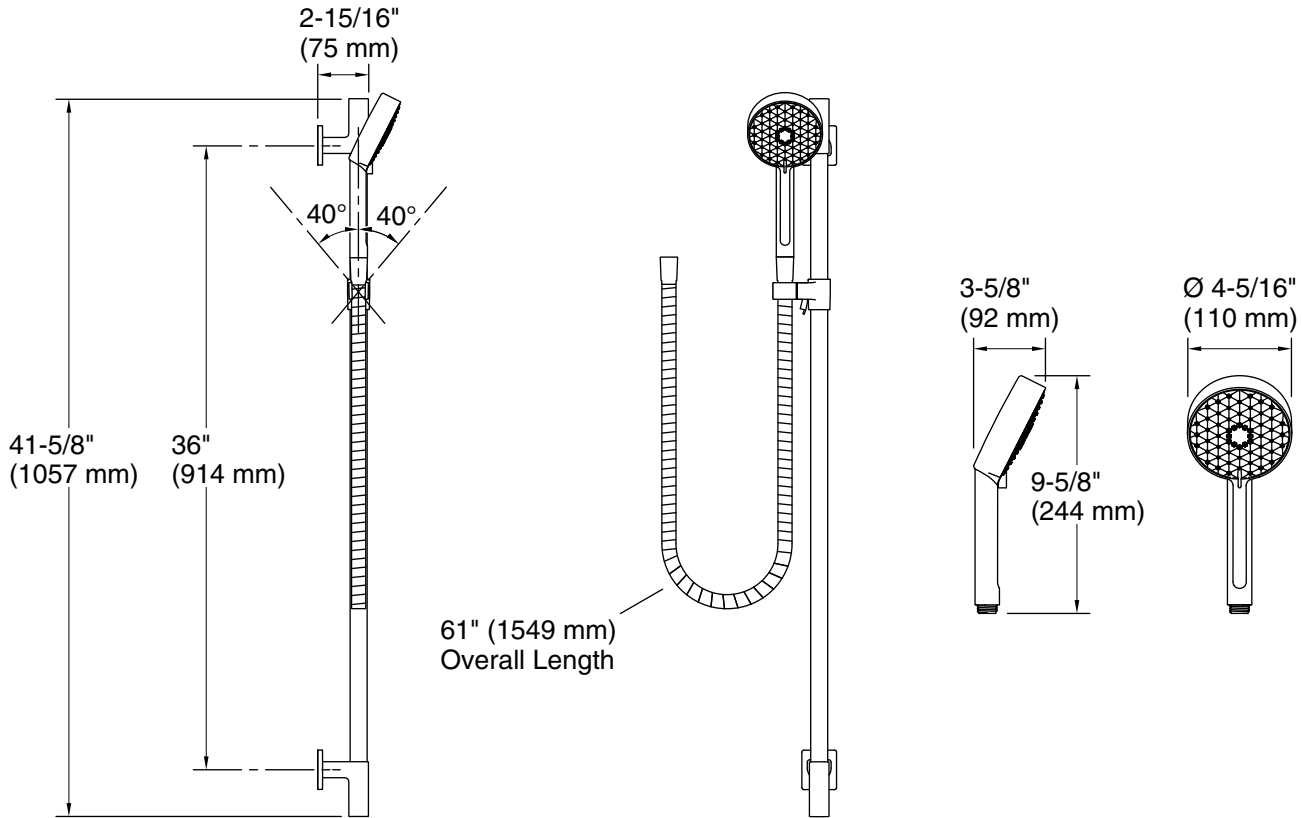

### Features

- The Awaken handshower features a contemporary design
- Three spray functions and ADA-compliant nonpositive shutoff
- Thumb tab allows for a smooth transition between sprays
- MasterClean™ sprayface features an easy-to-clean surface that withstands mineral buildup and maximizes spray performance
- 36" (914 mm) metal slidebar
- This product can help a building earn Water Efficiency points in LEED® Green Building Rating System

**Technical Information**

All product dimensions are nominal.

**Handshower:**

Rated maximum flow: 1.75 gal/min (6.6 l/min)

**Notes**

Install this product according to the installation instructions.

Plumbing codes require approved backflow prevention devices to be installed in-line to handshowers. Please consult with local plumbing officials.