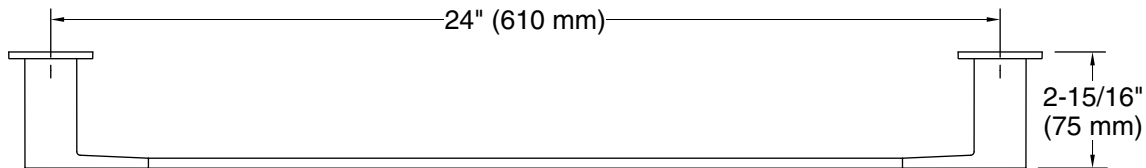

Features

- 24" (610 mm) bar
- Coordinates with Honesty faucets accessories, and showering components to complete your bathroom

Material

- Premium metal construction for durability and reliability
- KOHLER finishes resist corrosion and tarnishing

Technical Information

All product dimensions are nominal.

Installation Type: Wall-mount

Material: Zinc, Stainless Steel

Notes

Install this product according to the installation instructions.

CAUTION: Risk of personal injury. Do not install these products in any area where they are likely to be used inadvertently as a grab bar or support bar. These products are not designed or intended for use as a grab bar or support bar.