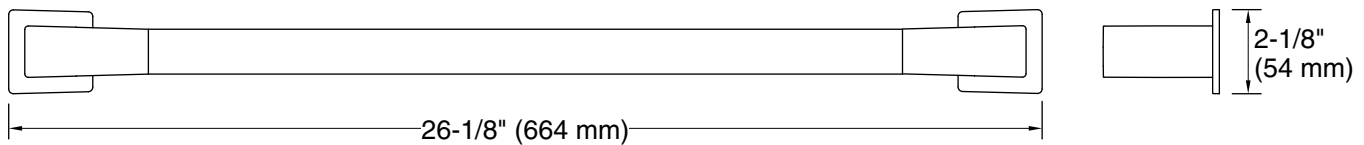

Features

- 24" (610 mm) bar
- Coordinates with Honesty faucets accessories, and showering components to complete your bathroom

Material

- Premium metal construction for durability and reliability
- KOHLER finishes resist corrosion and tarnishing

Technical Information

All product dimensions are nominal.

Installation Type: Wall-mount

Material: Zinc, Stainless Steel

Notes

Install this product according to the installation instructions.

CAUTION: Risk of personal injury. Do not install these products in any area where they are likely to be used inadvertently as a grab bar or support bar. These products are not designed or intended for use as a grab bar or support bar.