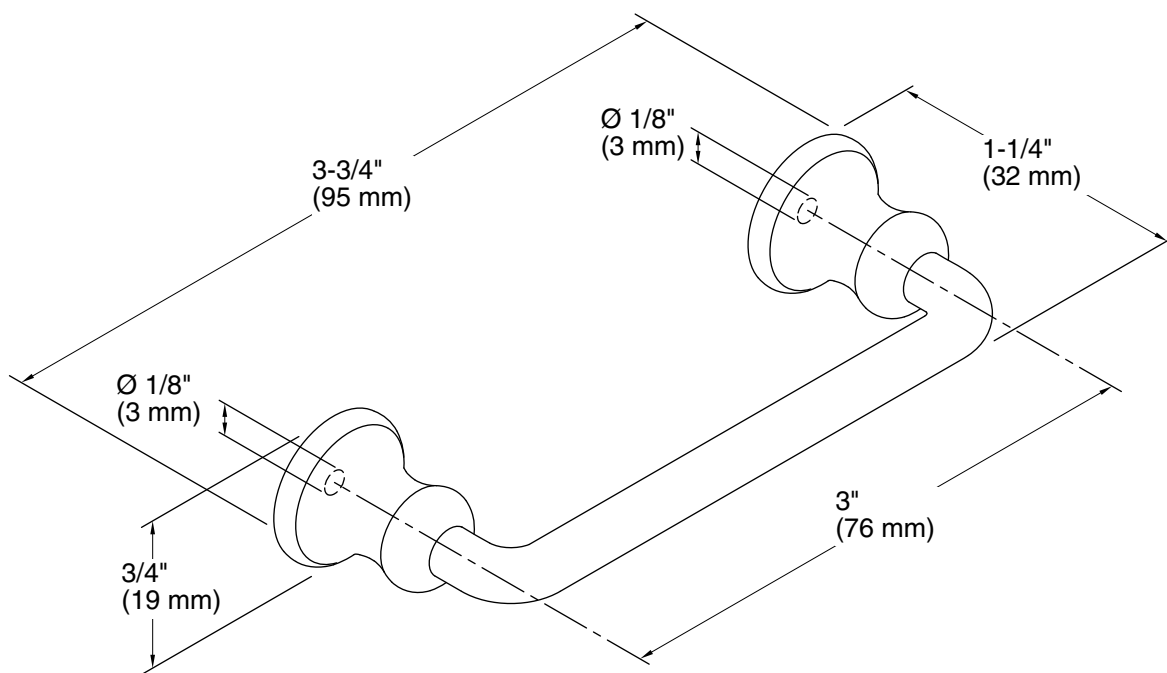

Color	Code	Description
NA	HF1	Chrome
	HF2	Brushed
	HF3	Black

Technical Information

All product dimensions are nominal.

Material: Metal