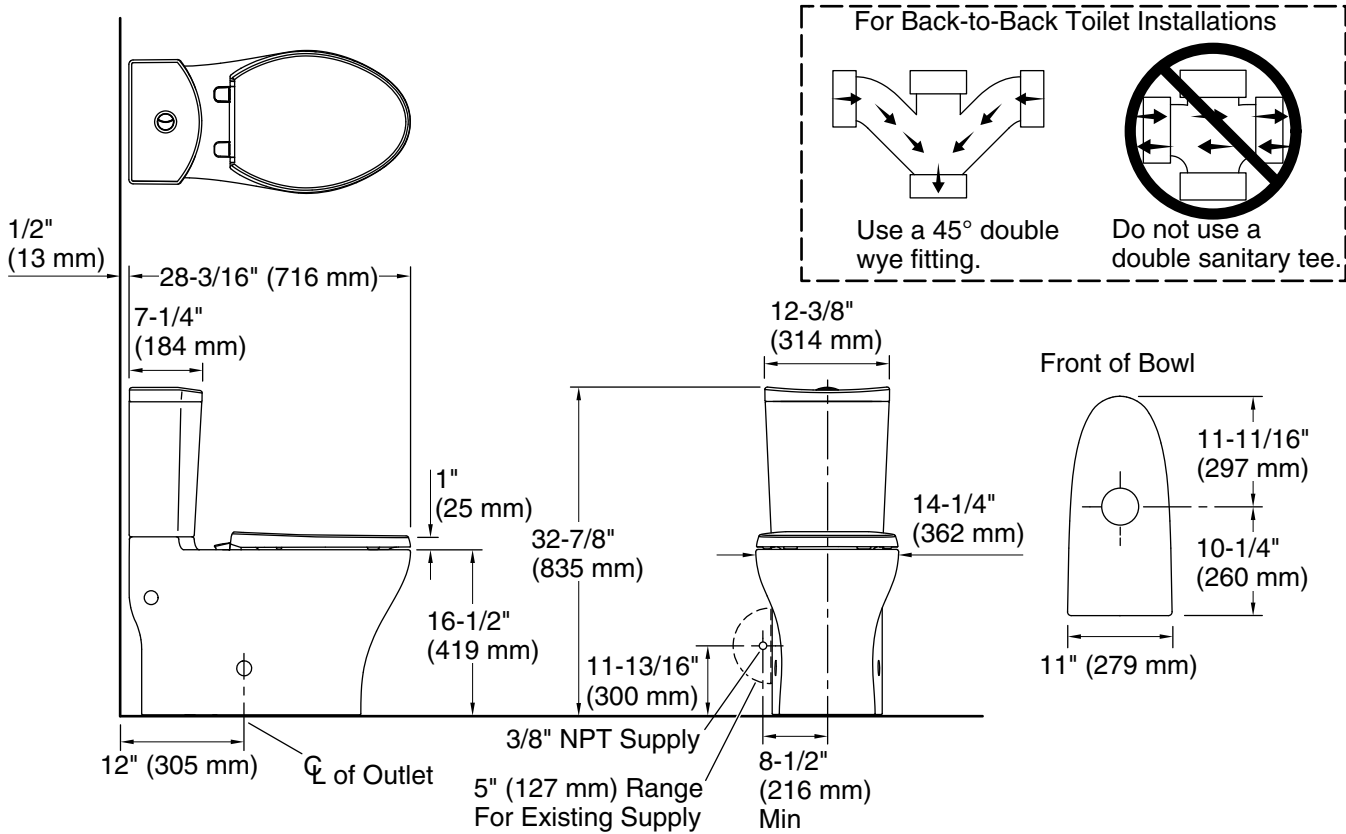

Persuade® Curv

Two-piece elongated toilet with skirted trapway, dual-flush
K-6355

Features

- Two-piece design
- Elongated bowl offers added room and comfort
- Comfort Height® feature offers chair-height seating that makes sitting down and standing up easier for most adults
- Top-mount two-button flush offers a choice of 1.0 or 1.6 gallons per flush (gpf)
- Skirted trapway simplifies cleaning
- Combination consists of the K-4326 bowl and the K-3569 tank
- Dual-flush technology allows you to choose between a full or partial flush
- Patented ReadyLock® installation system, a simple solution for skirted toilets, saves time, hassle, and eliminates the need to drill into the floor for standard 12" (305 mm) rough-in
- Eligible for consumer rebates in some municipalities
- This product can help a building earn Water Efficiency points in LEED® Green Building Rating System
- Standard 12" (305 mm) rough-in only. Cannot be combined with K-5383, or K-5381 for use in 10" or 14" installations

9-30-2025 21:24 - US/CA

THE BOLD LOOK
OF **KOHLER**®

Technical Information

All product dimensions are nominal.

Toilet type:	Floor-mount
Waste Outlet:	Floor
Bowl shape:	Elongated
Flush type:	Class Five
Trap passageway:	2" (51 mm)
Water surface size:	4-1/2" x 5-3/4" (114 mm x 146 mm)
Rim to water surface:	8-1/2" (216 mm)
Rough-in:	12" (305 mm)
Seat-mounting holes:	5-1/2" (140 mm)

Notes

Install this product according to the installation instructions.

The rough-in must be 12" (305 mm) or more from the base of the wall or baseboard. Install or relocate the supply and outlet as necessary to conform to rough-in dimensions.

If this toilet is installed in new construction, install a new supply stop following the dimensions in the diagram.

In installations with the supply stop installed, the existing supply stop may need to be relocated if it is less than 8-1/2" (216 mm) from the centerline of the toilet. Dry fit the toilet to confirm if the supply stop needs to be relocated.