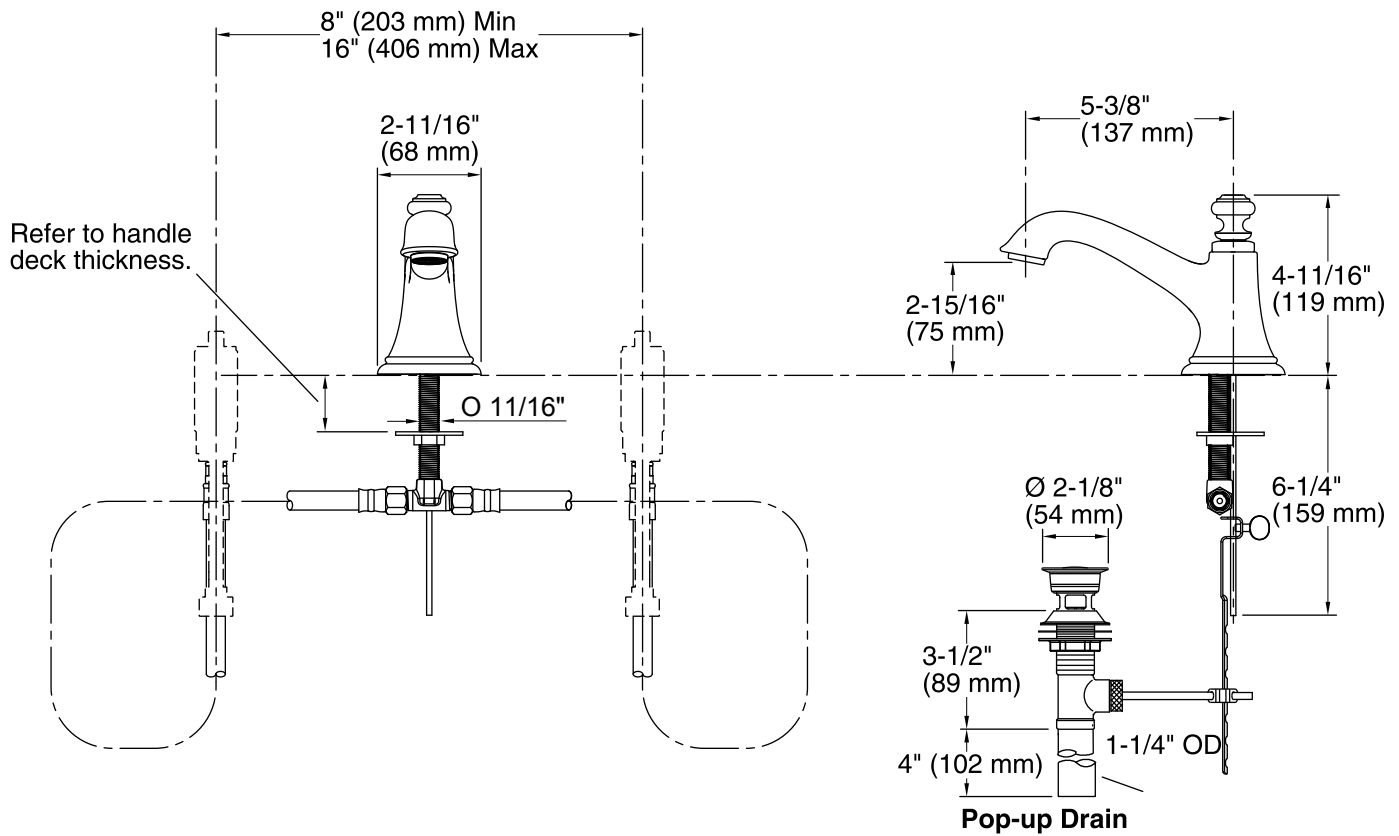

Features

- Metal construction.
- Metal pop-up drain with tailpiece.
- 5-3/8" (137 mm) spout reach.
- 1.5 gal/min (5.7 l/min) maximum flow rate [max at 60 psi (4.14 bar)].

Required Accessories

- K- 98068-3M Widespread Bathroom Sink Faucet Handles
- or
- K- 98068-4 Widespread Bathroom Sink Faucet Handles
- or
- K- 98068-9M Widespread Bathroom Sink Faucet Handles

Technical Information

All product dimensions are nominal.

Spout reach: 5-3/8" (137 mm)

Drain included: YES

Faucet:

Flow rate: 1.5 gal/min (5.7 l/min)

Pressure: 60 psi (4.1 bar)

Notes